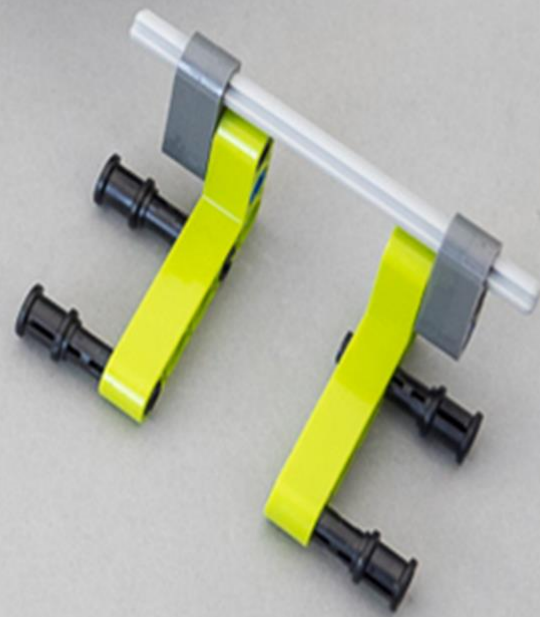

TECHNIC

42065

UPGRADED PACK

LEGO.com/technic

EXTRA PARTS LIST