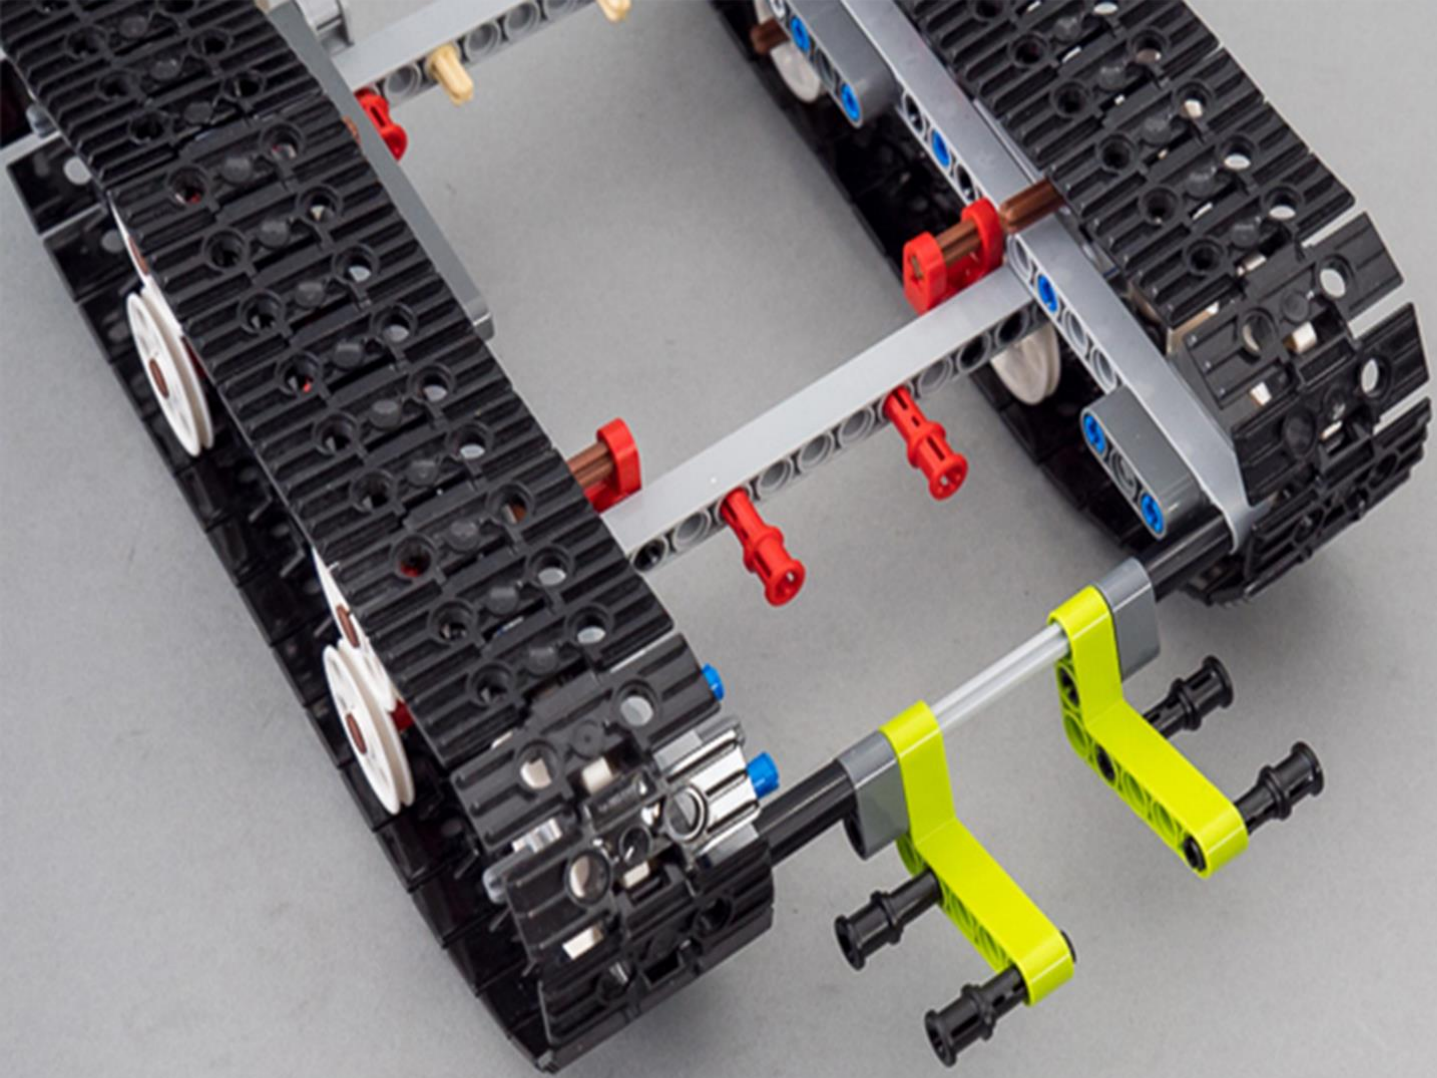

TECHNIC

42065

UPGRADED PACK

LEGO.com/technic

EXTRA PARTS LIST