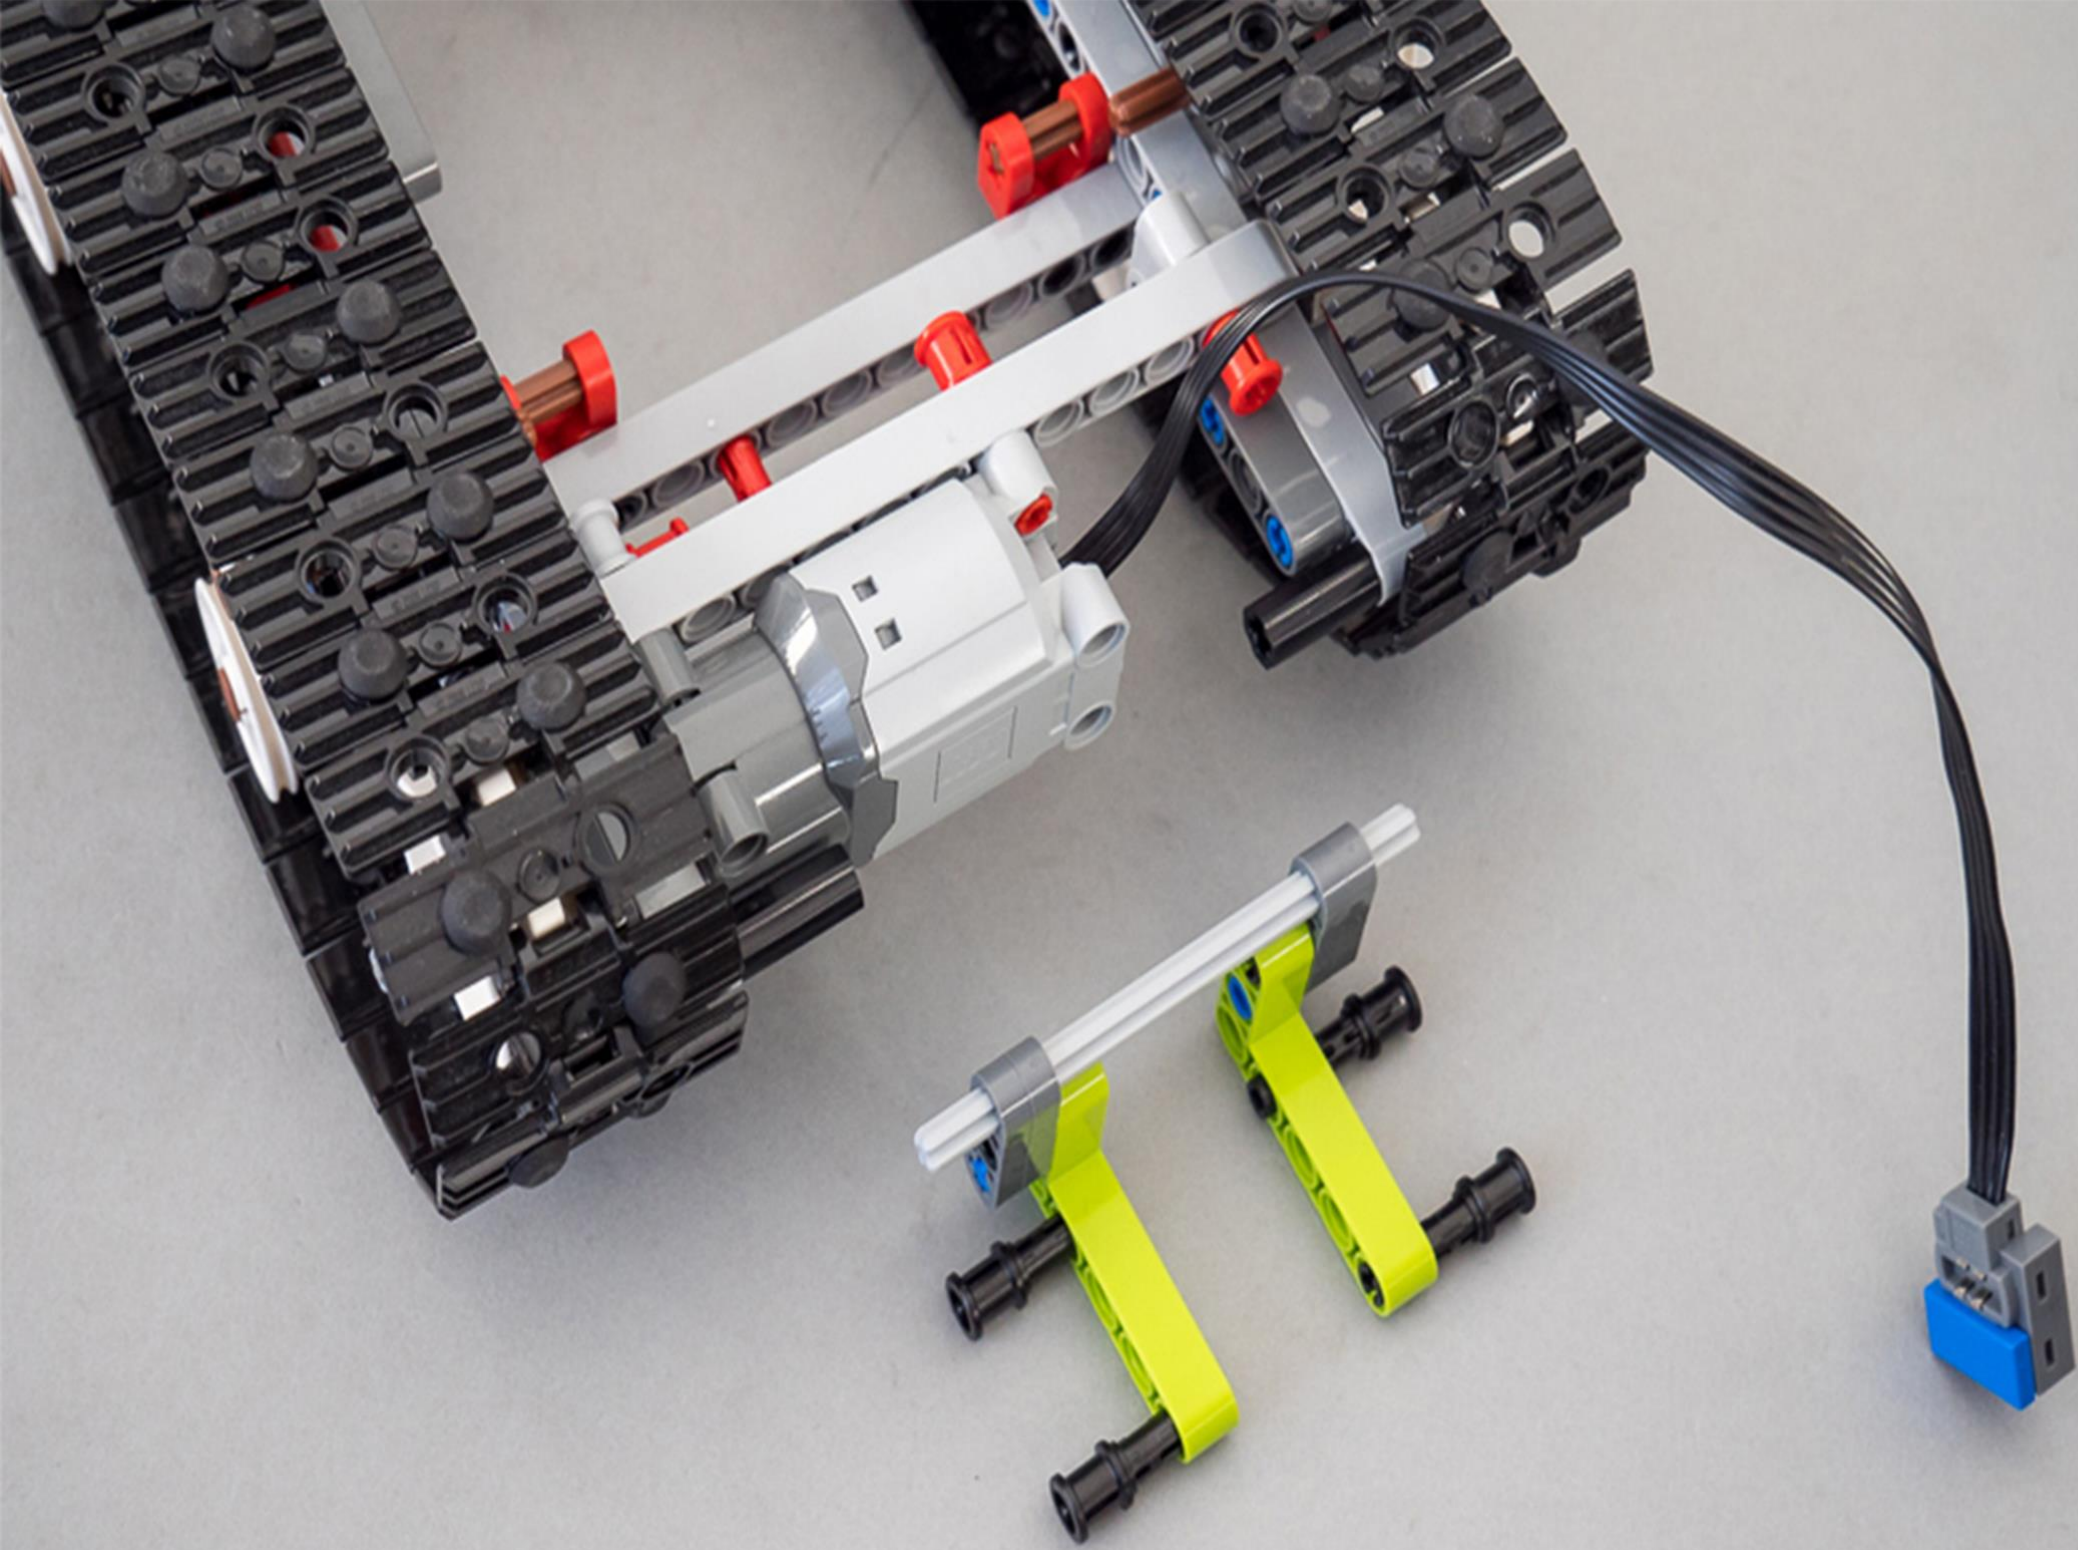

TECHNIC

42065

UPGRADED PACK

LEGO.com/technic

EXTRA PARTS LIST