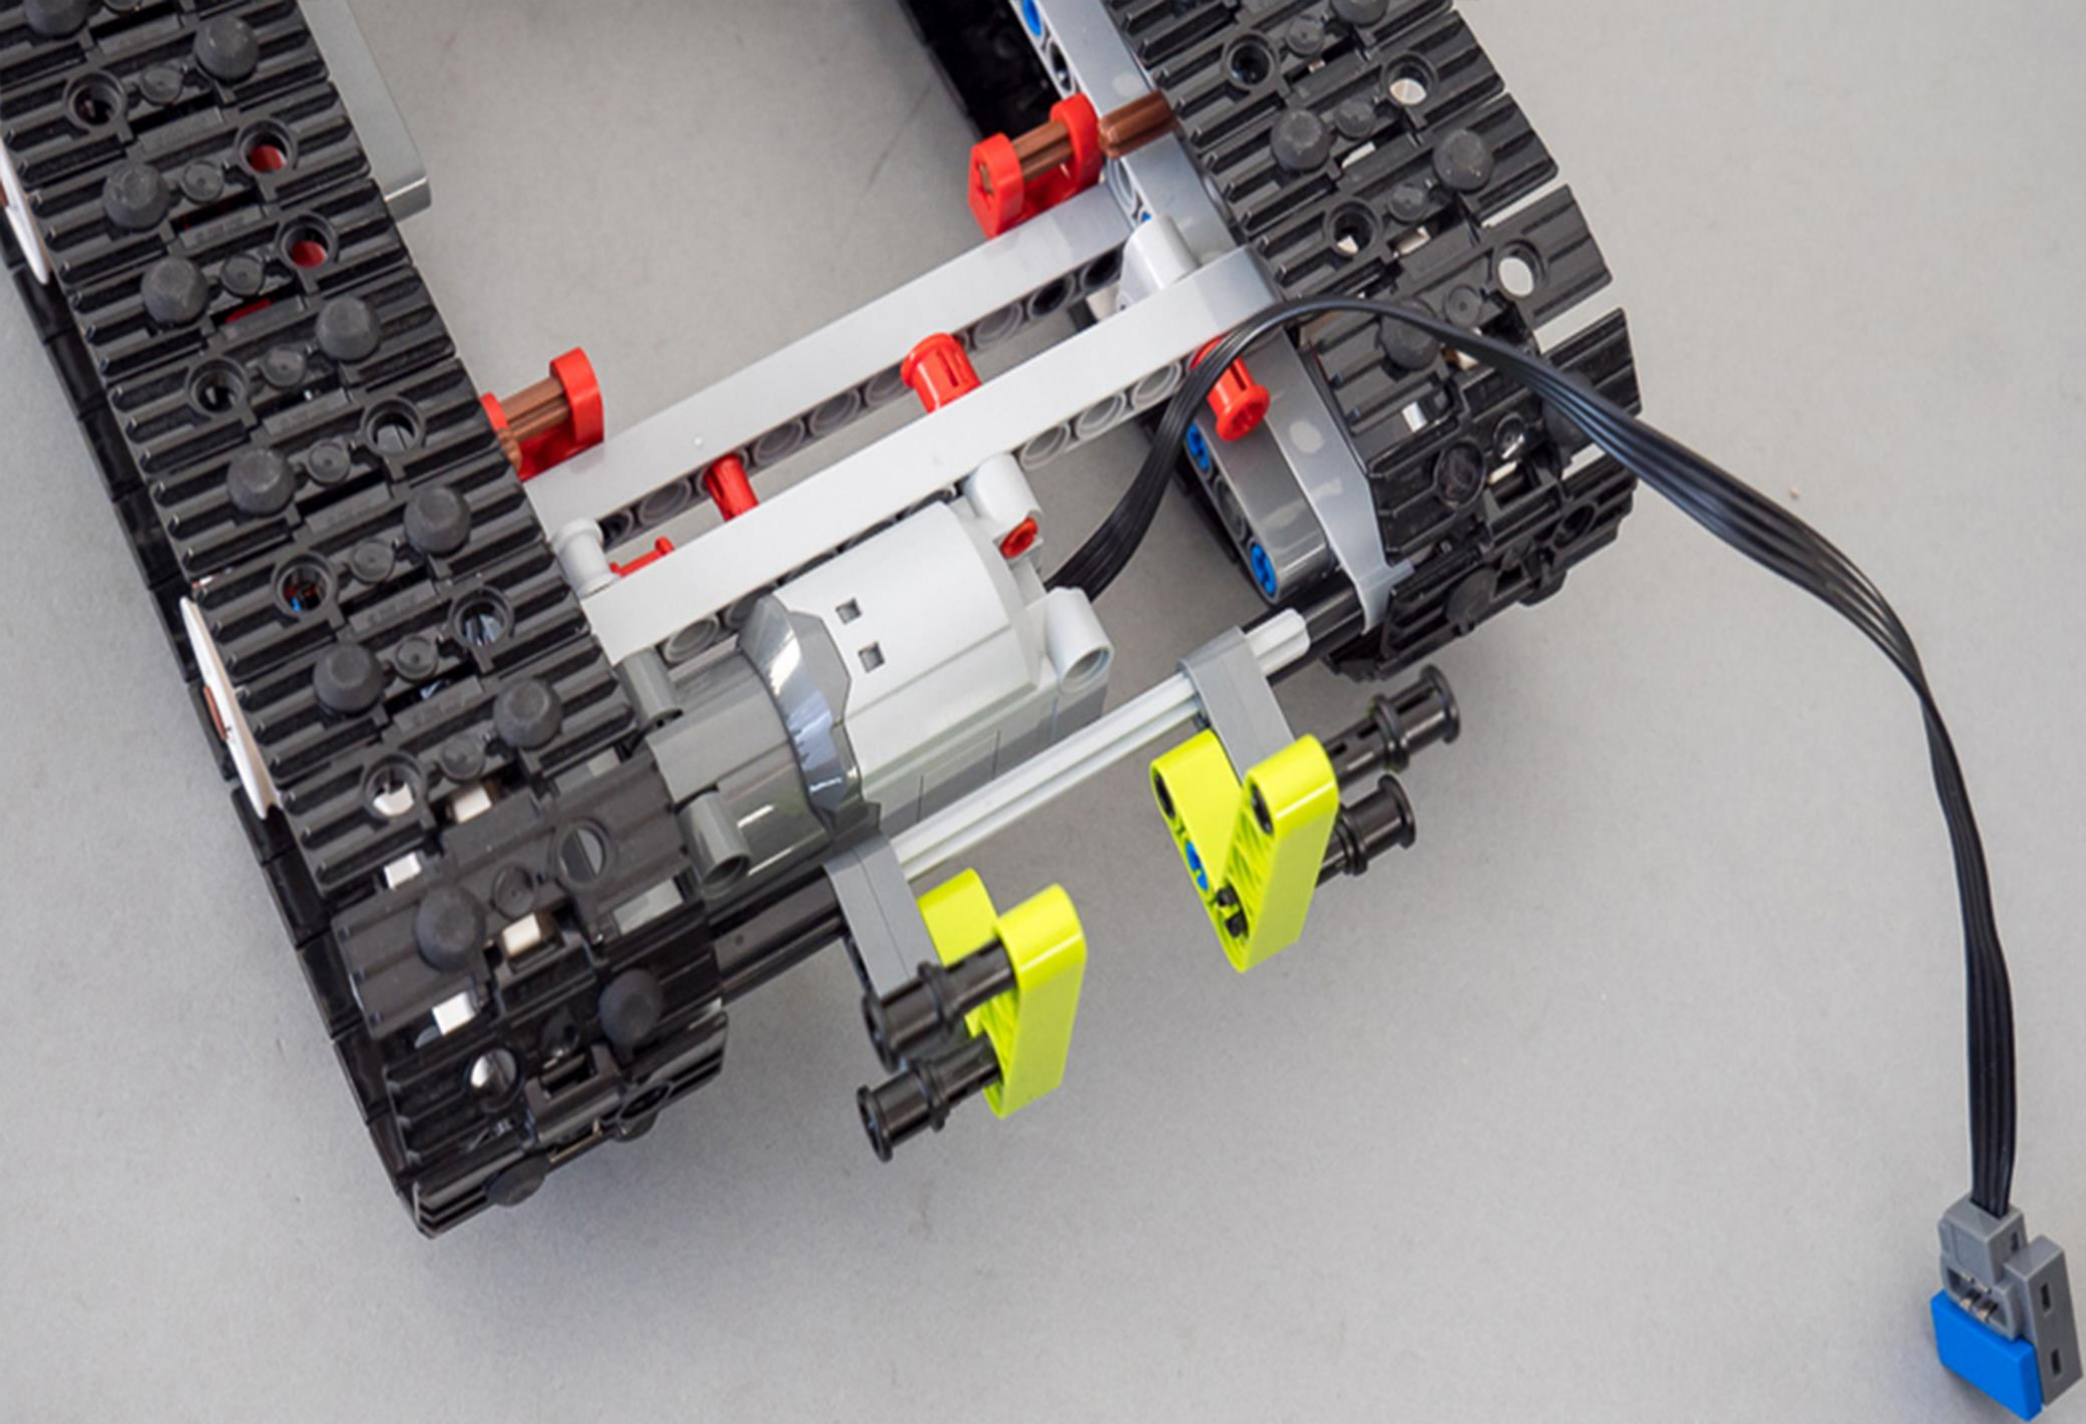

TECHNIC

42065

UPGRADED PACK

LEGO.com/technic

EXTRA PARTS LIST