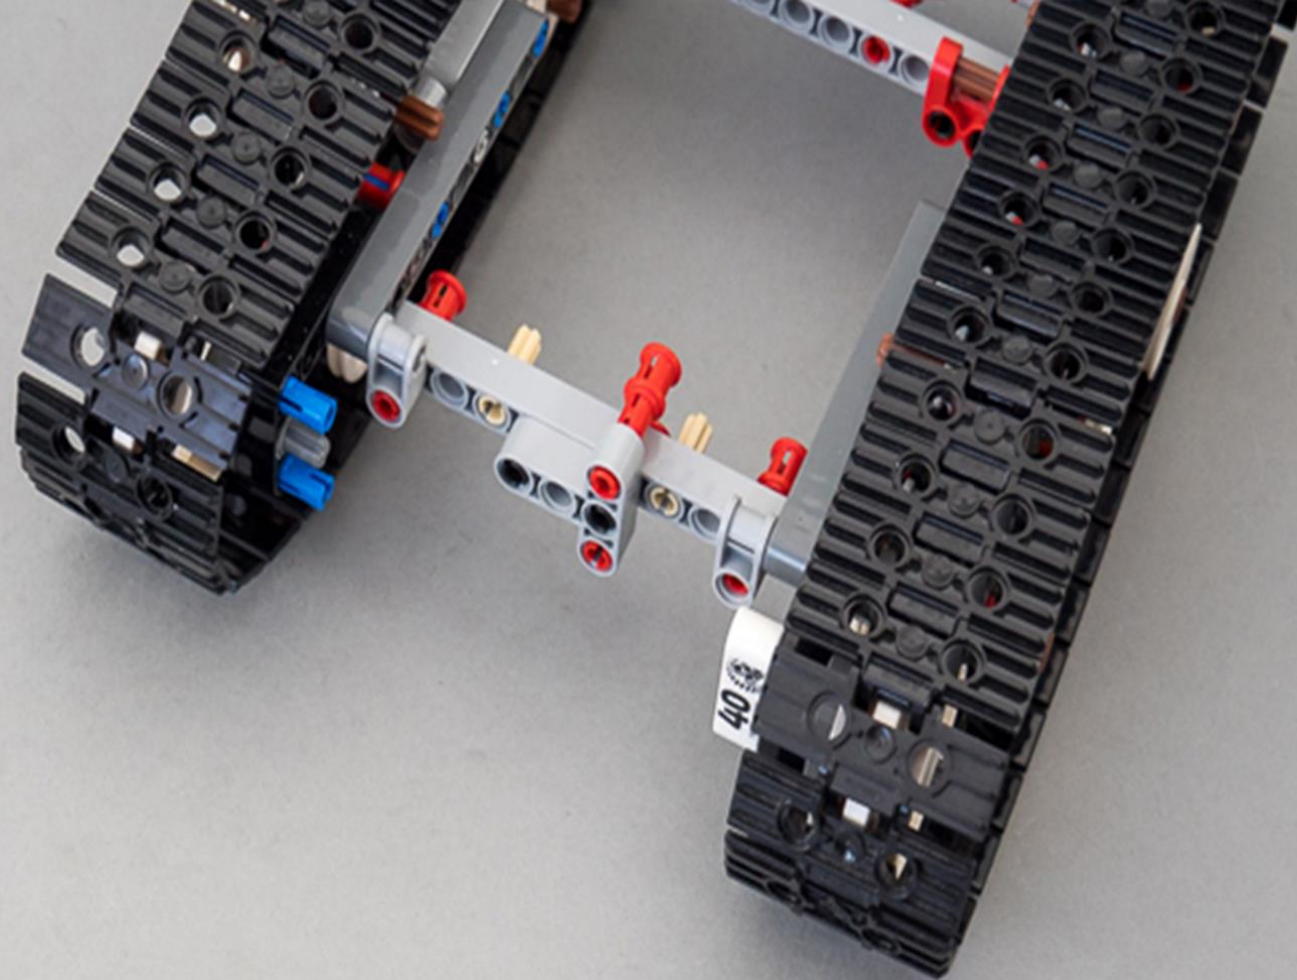

TECHNIC

42065

UPGRADED PACK

LEGO.com/technic

EXTRA PARTS LIST