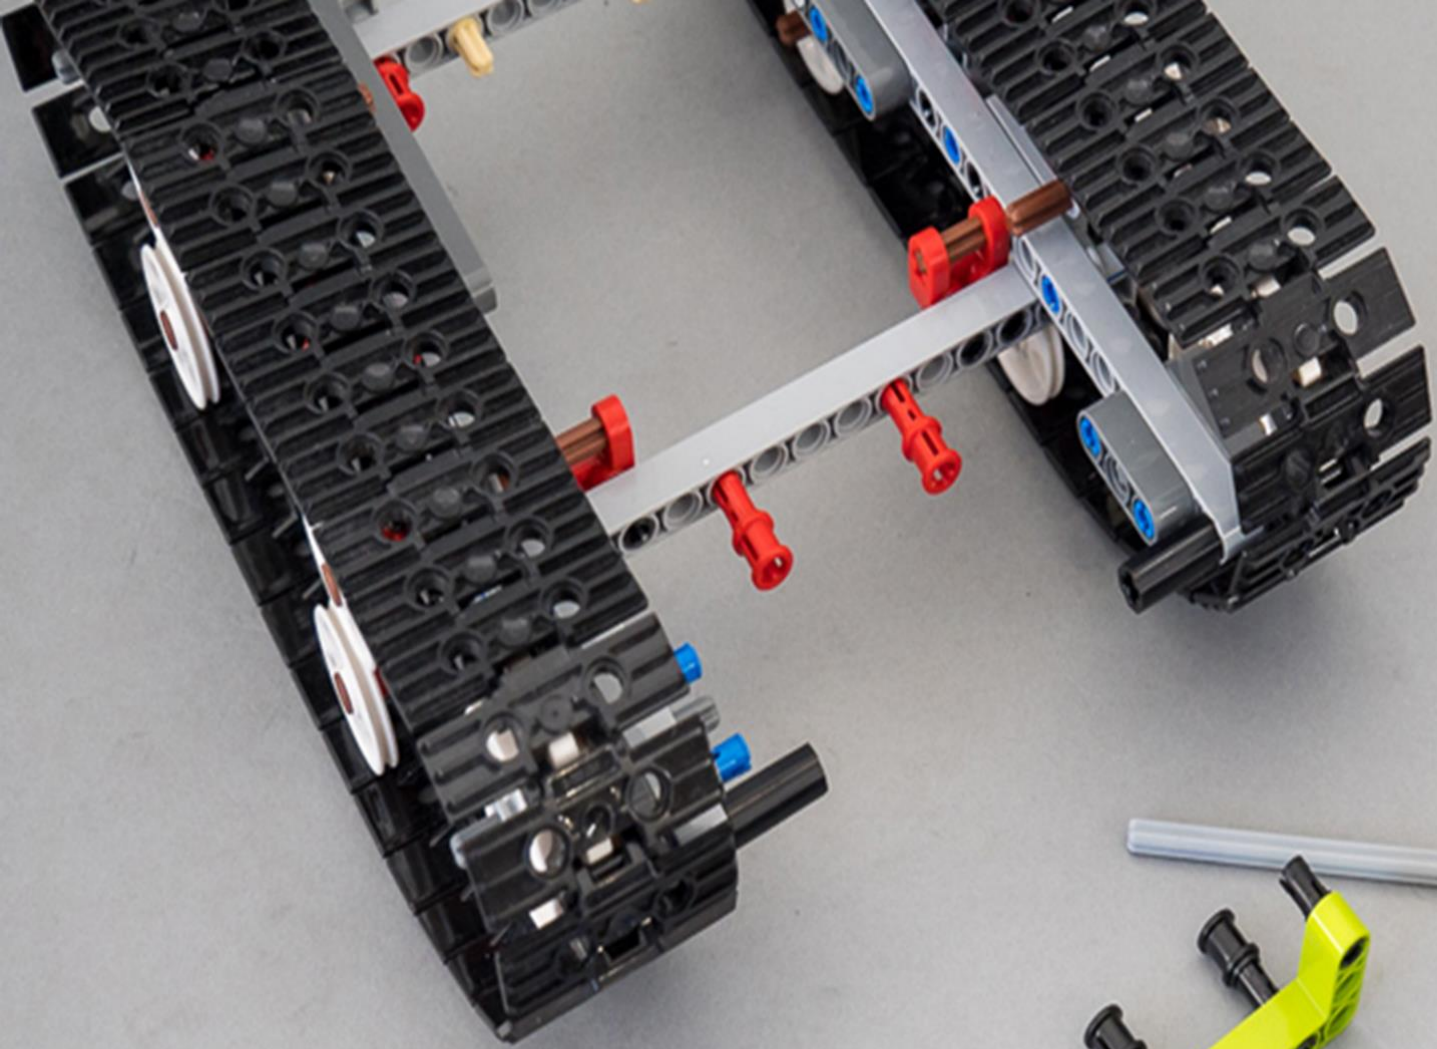

TECHNIC

42065

UPGRADED PACK

LEGO.com/technic

EXTRA PARTS LIST