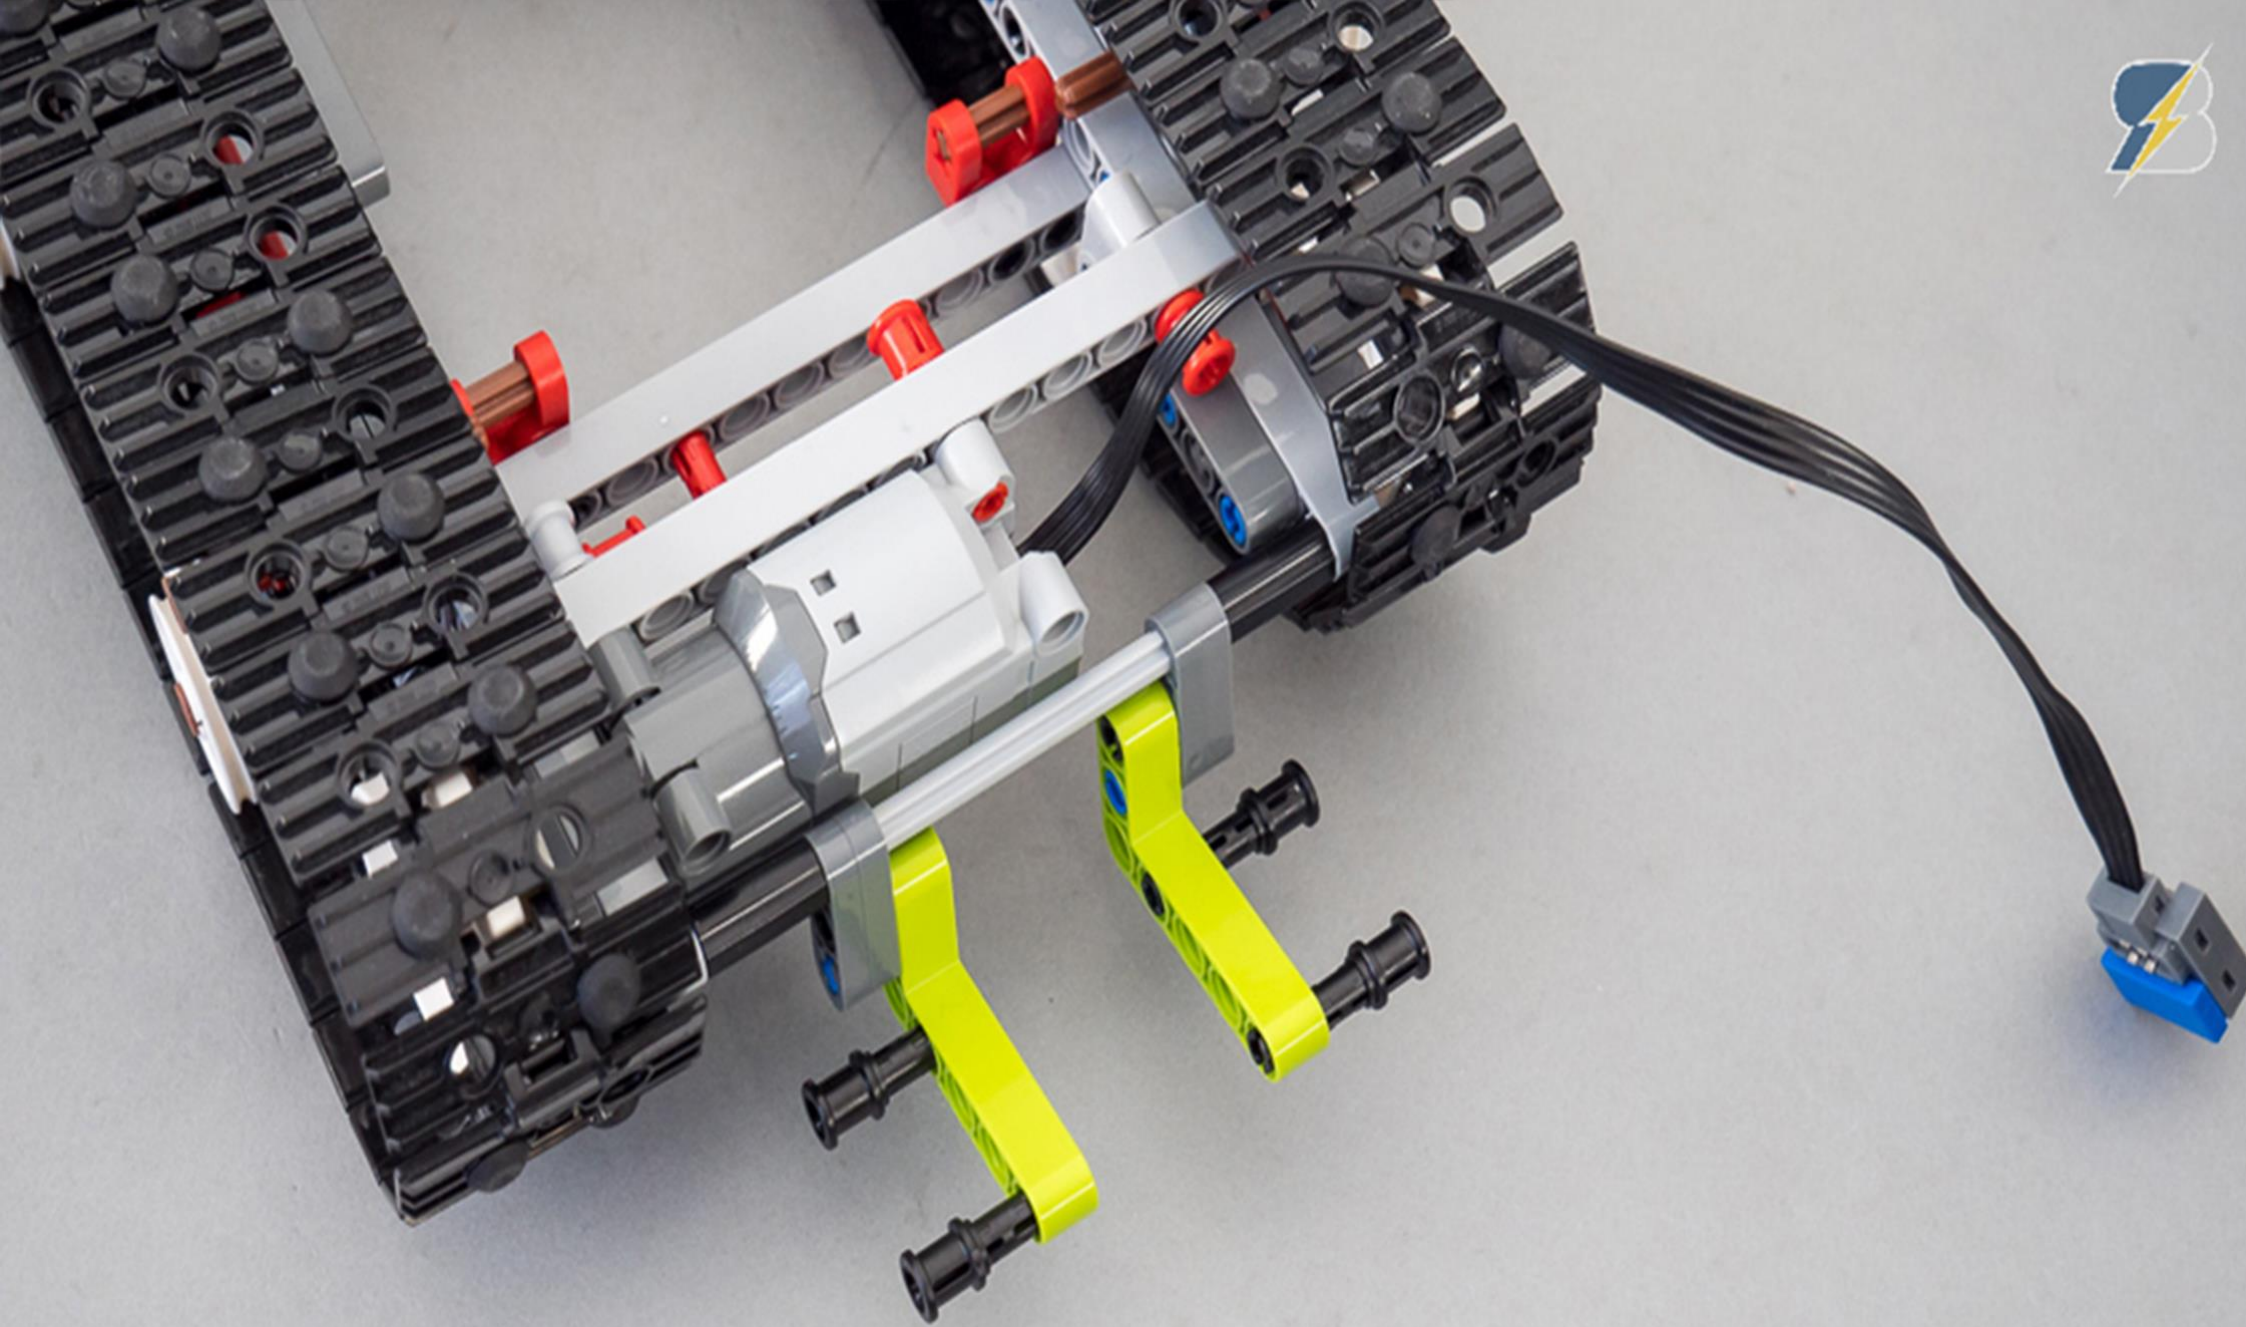

TECHNIC

42065

UPGRADED PACK

LEGO.com/technic

EXTRA PARTS LIST