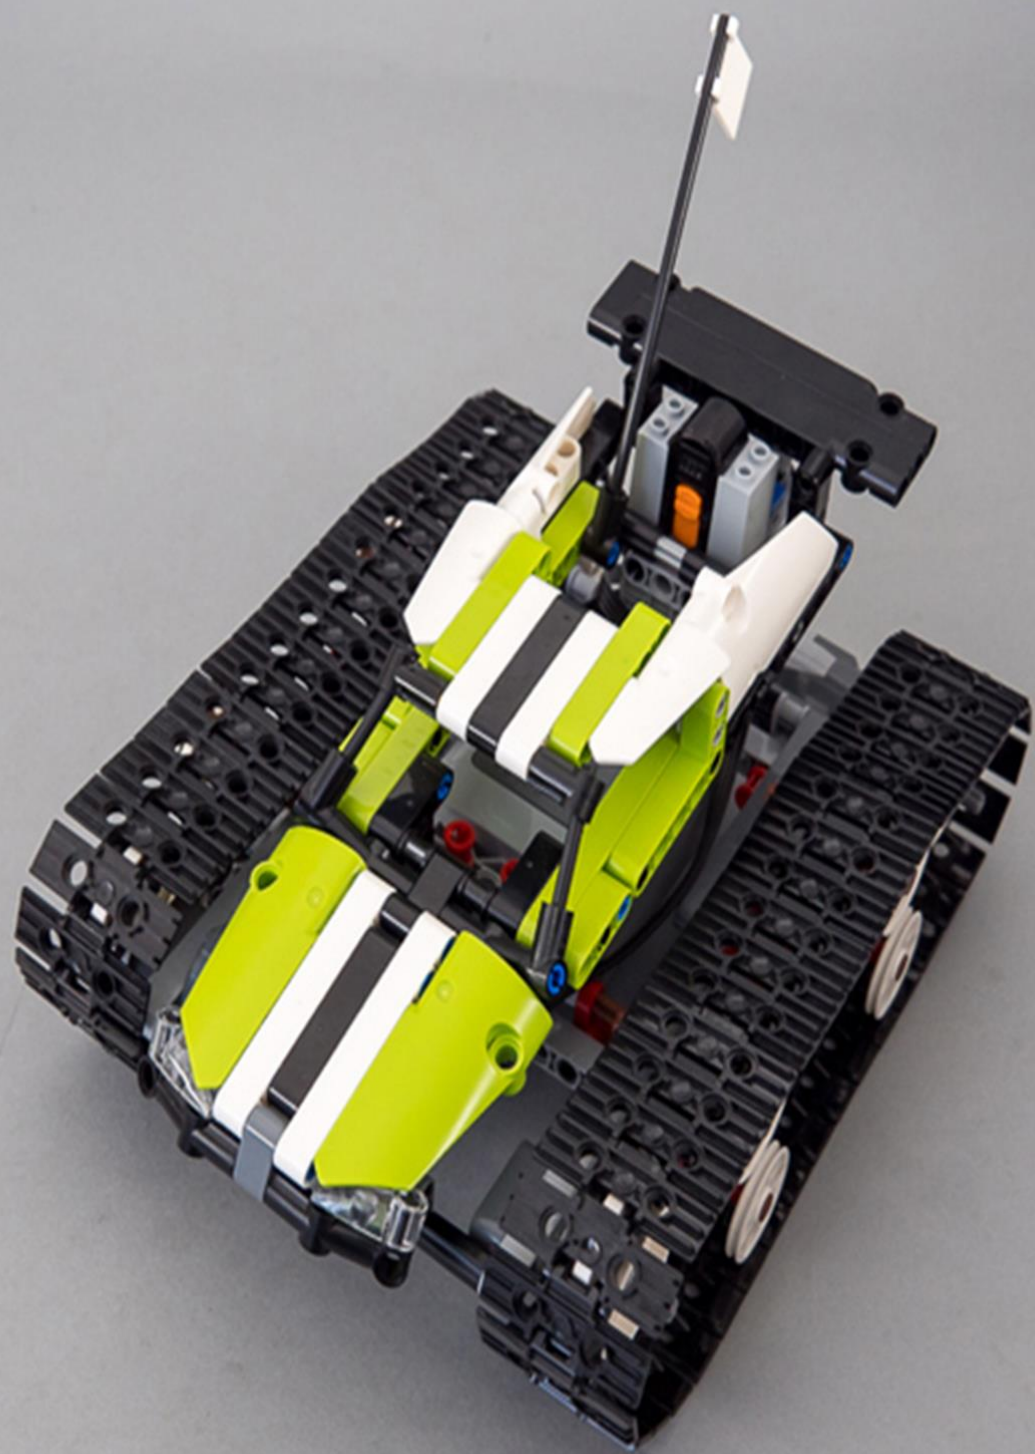

TECHNIC

42065

UPGRADED PACK

LEGO.com/technic

EXTRA PARTS LIST