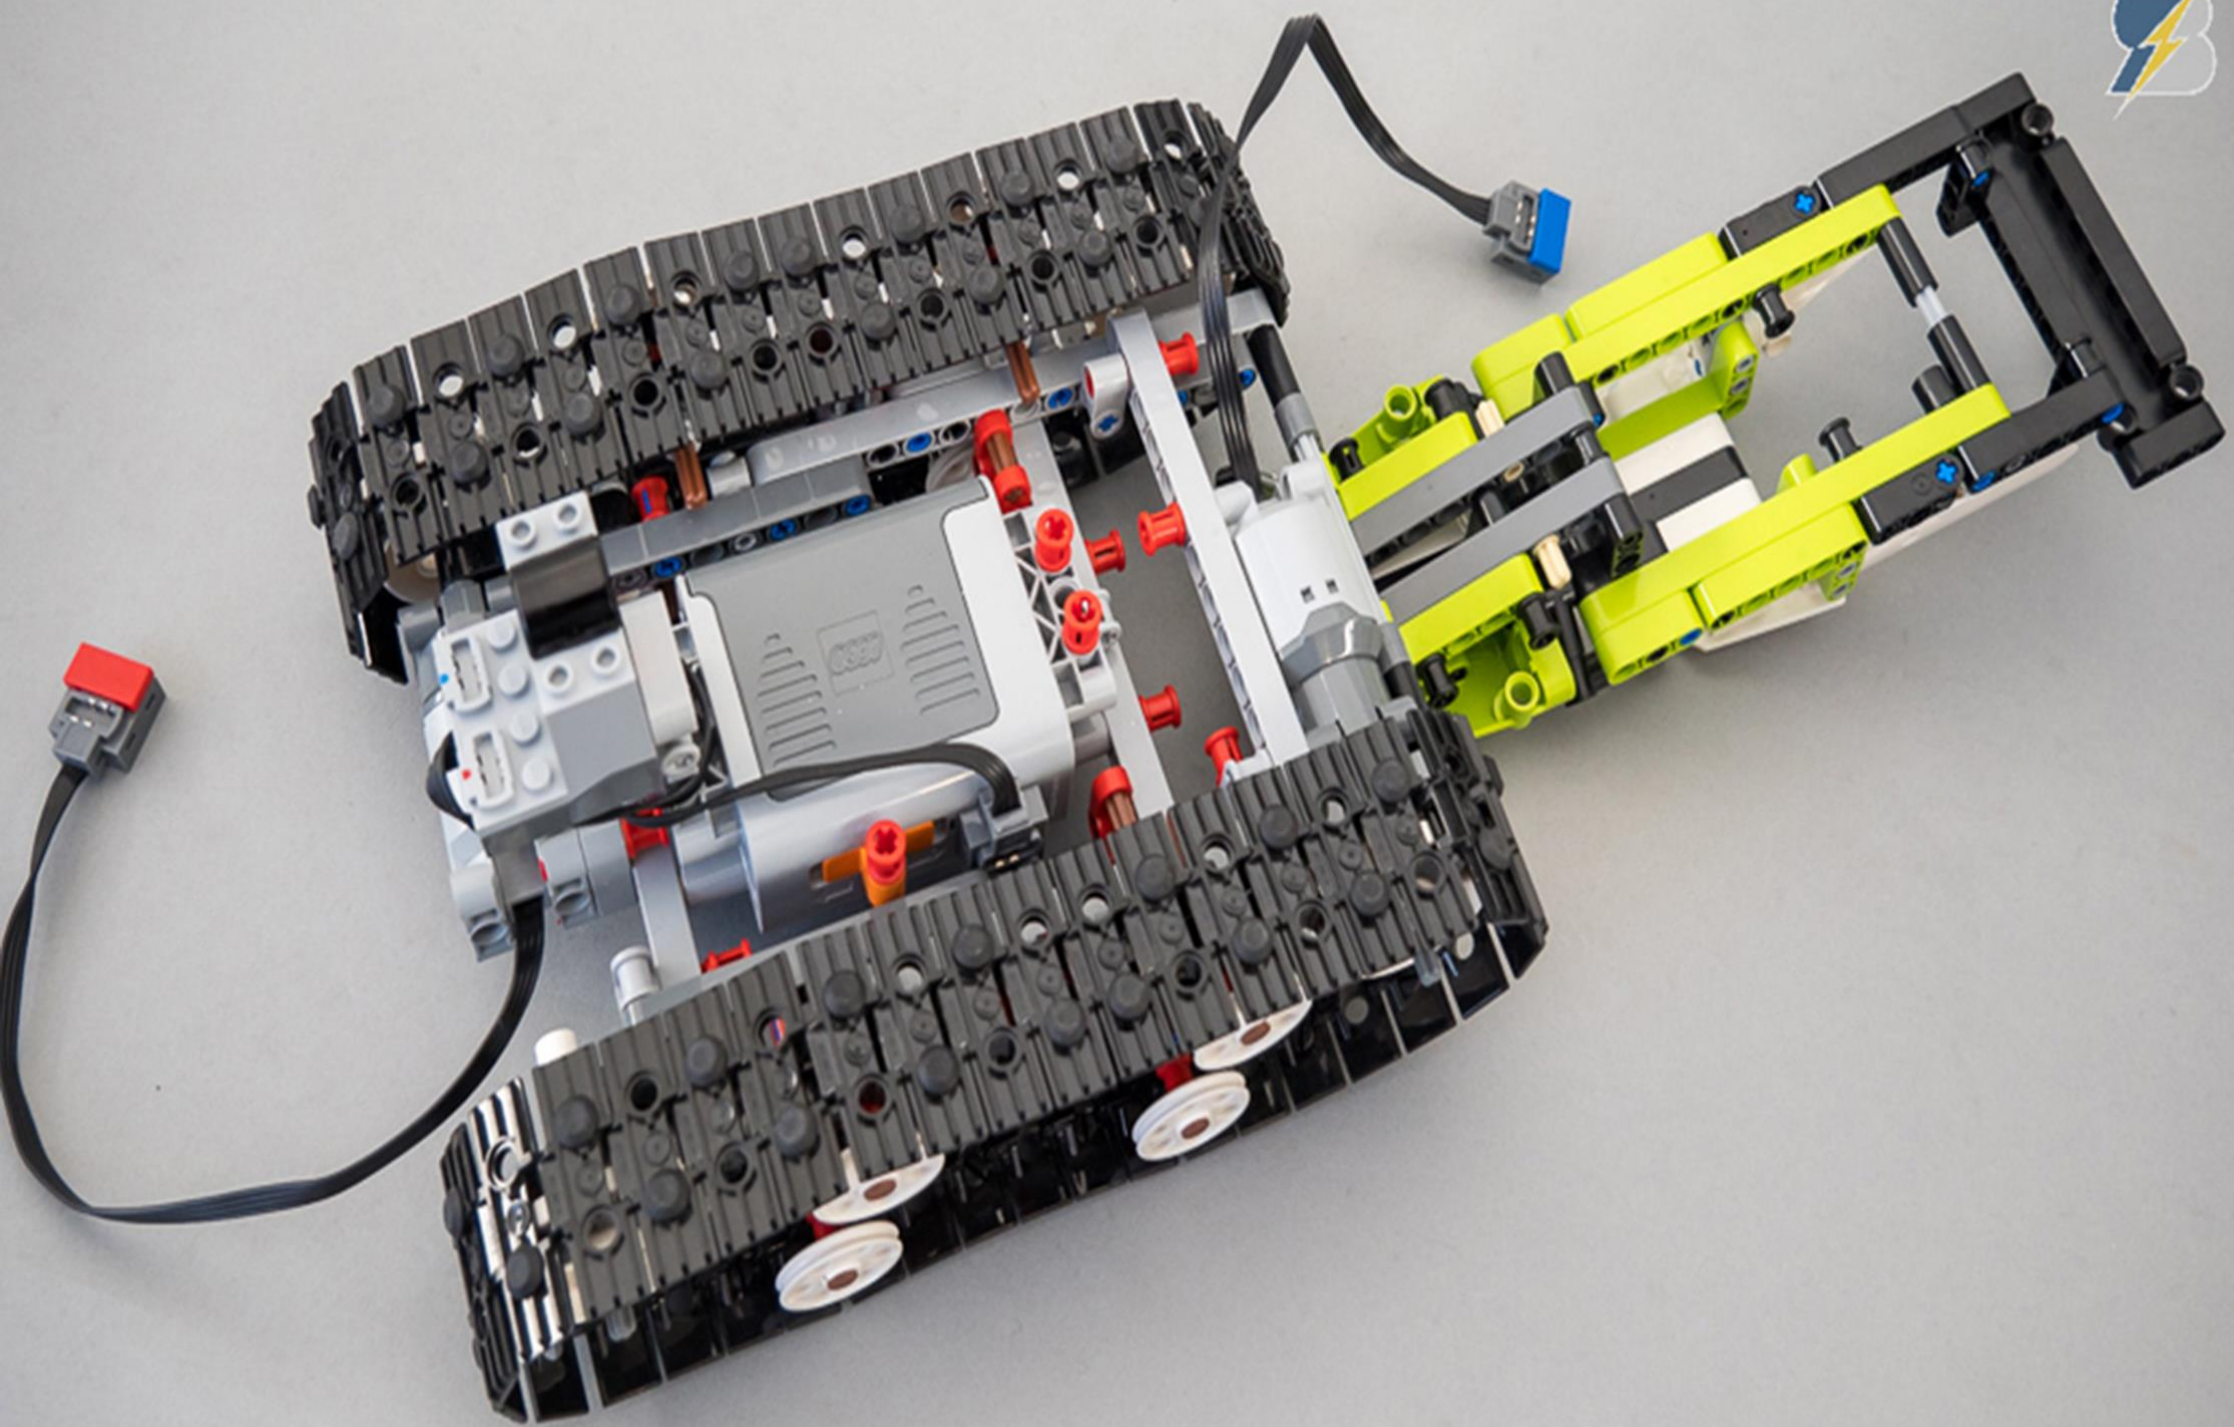

TECHNIC

42065

UPGRADED PACK

LEGO.com/technic

EXTRA PARTS LIST