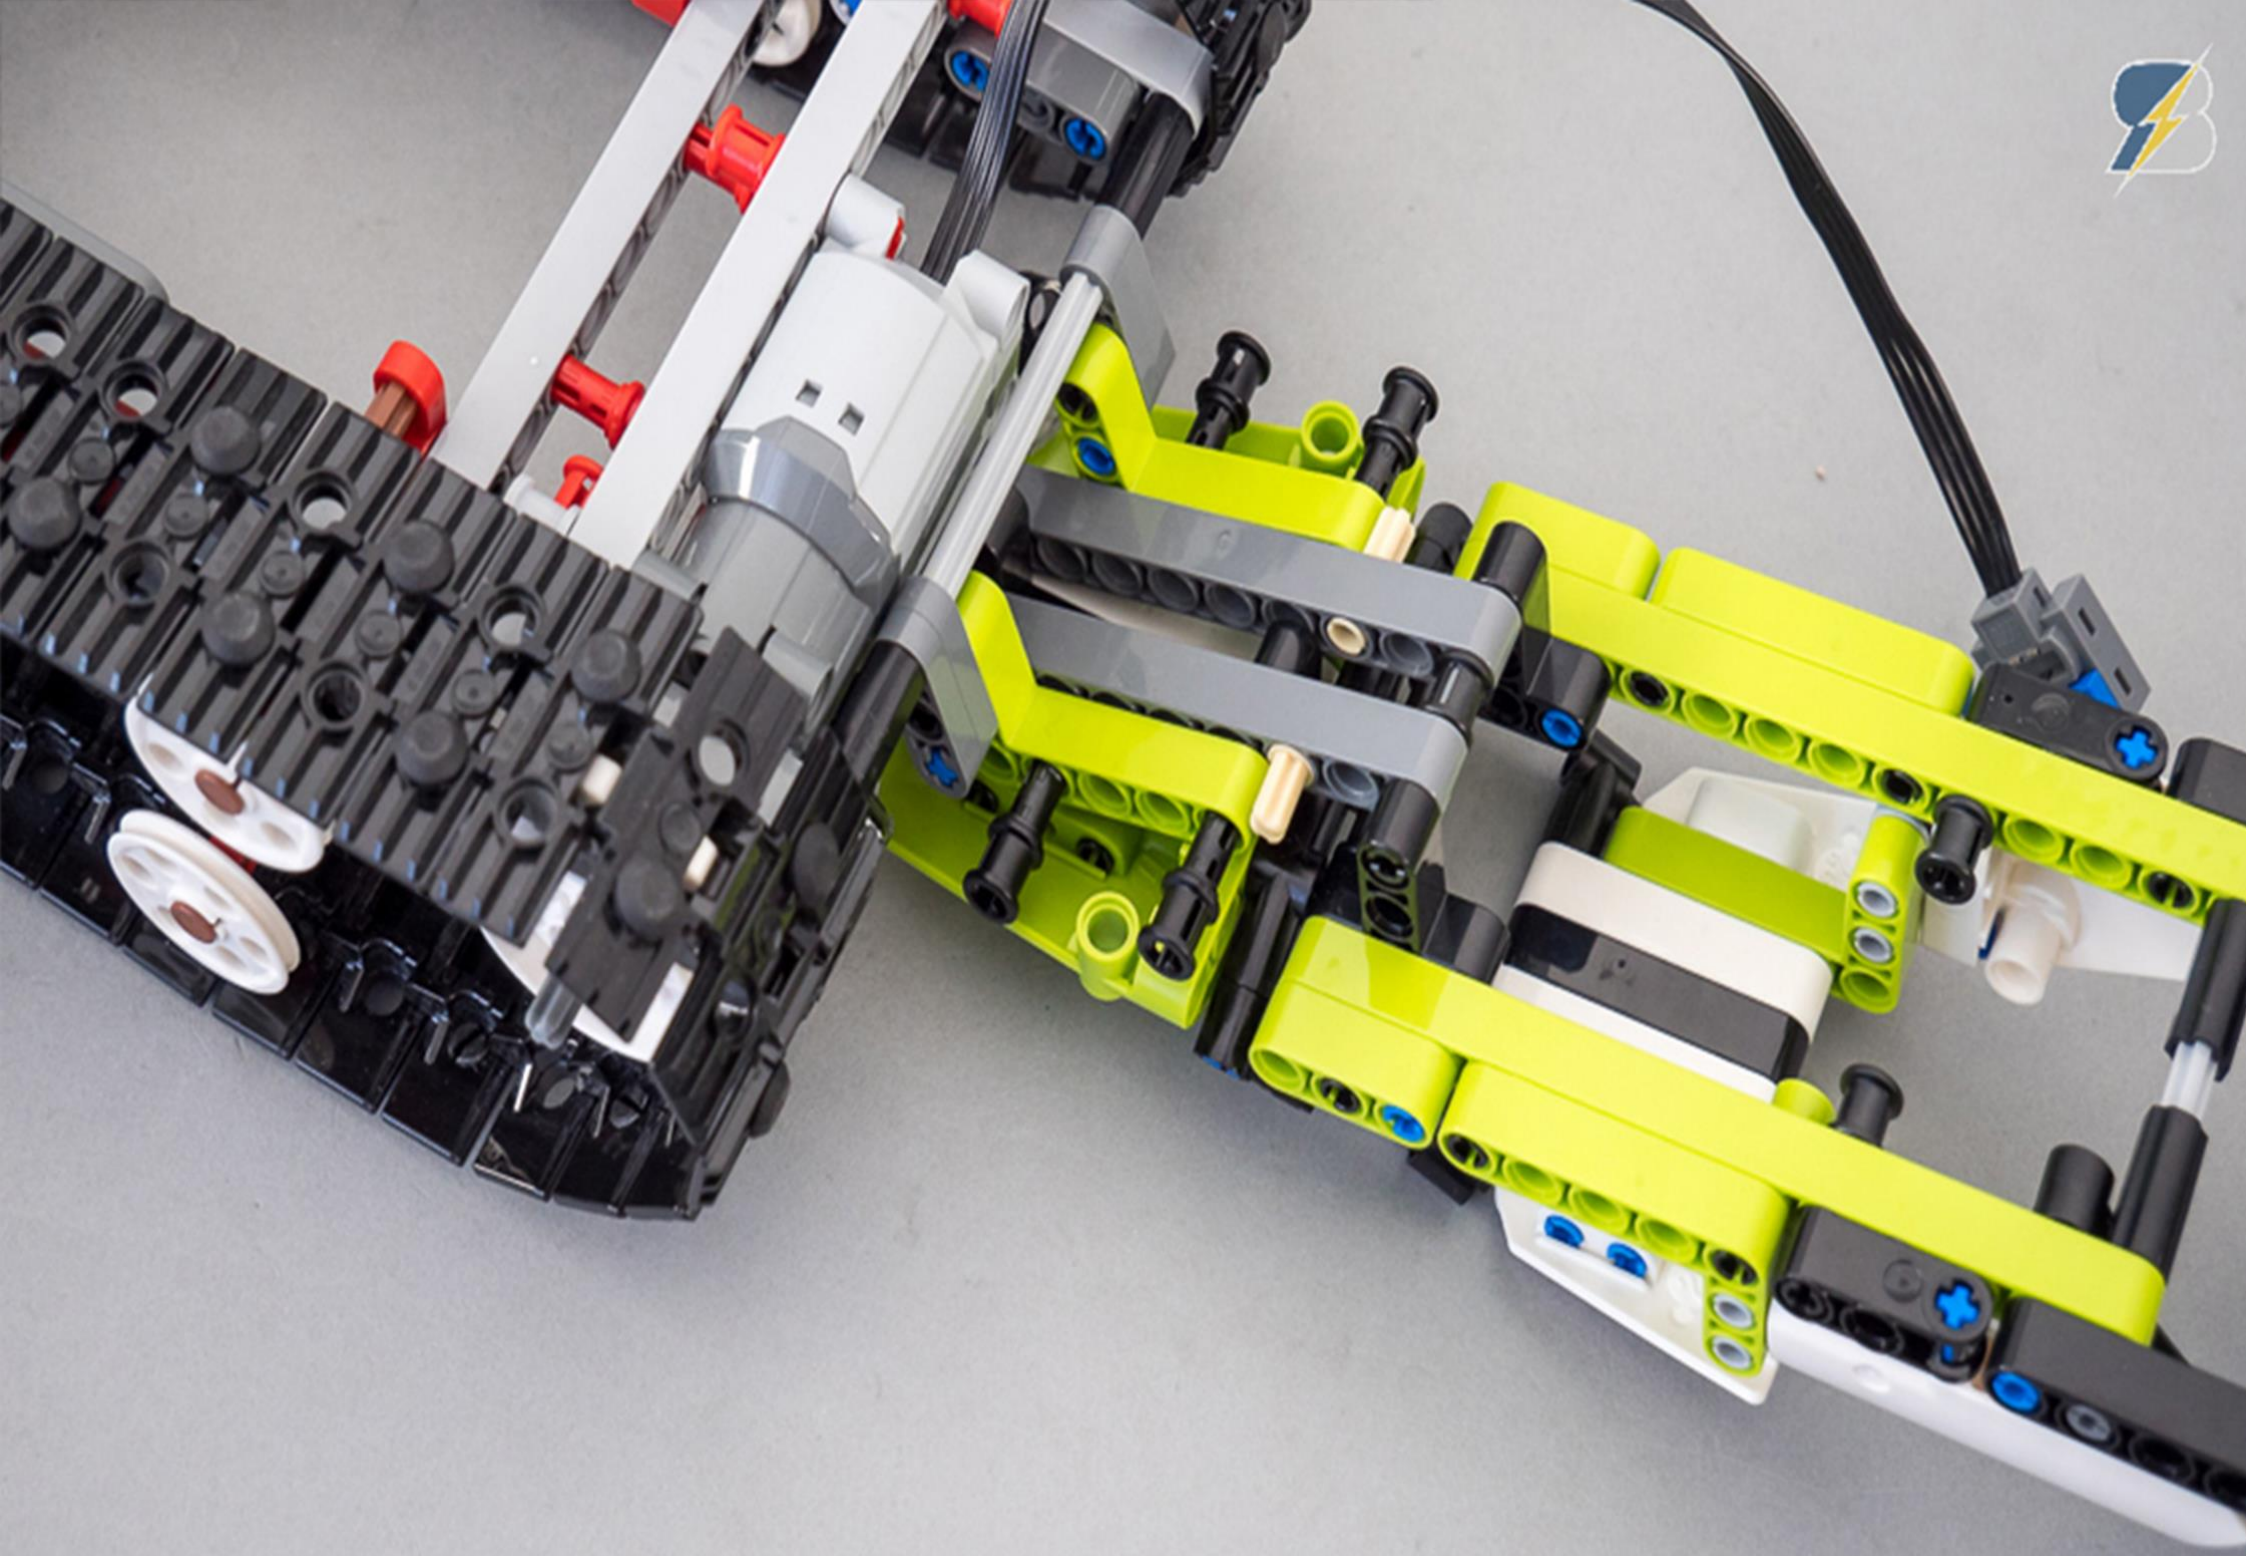

TECHNIC

42065

UPGRADED PACK

LEGO.com/technic

EXTRA PARTS LIST