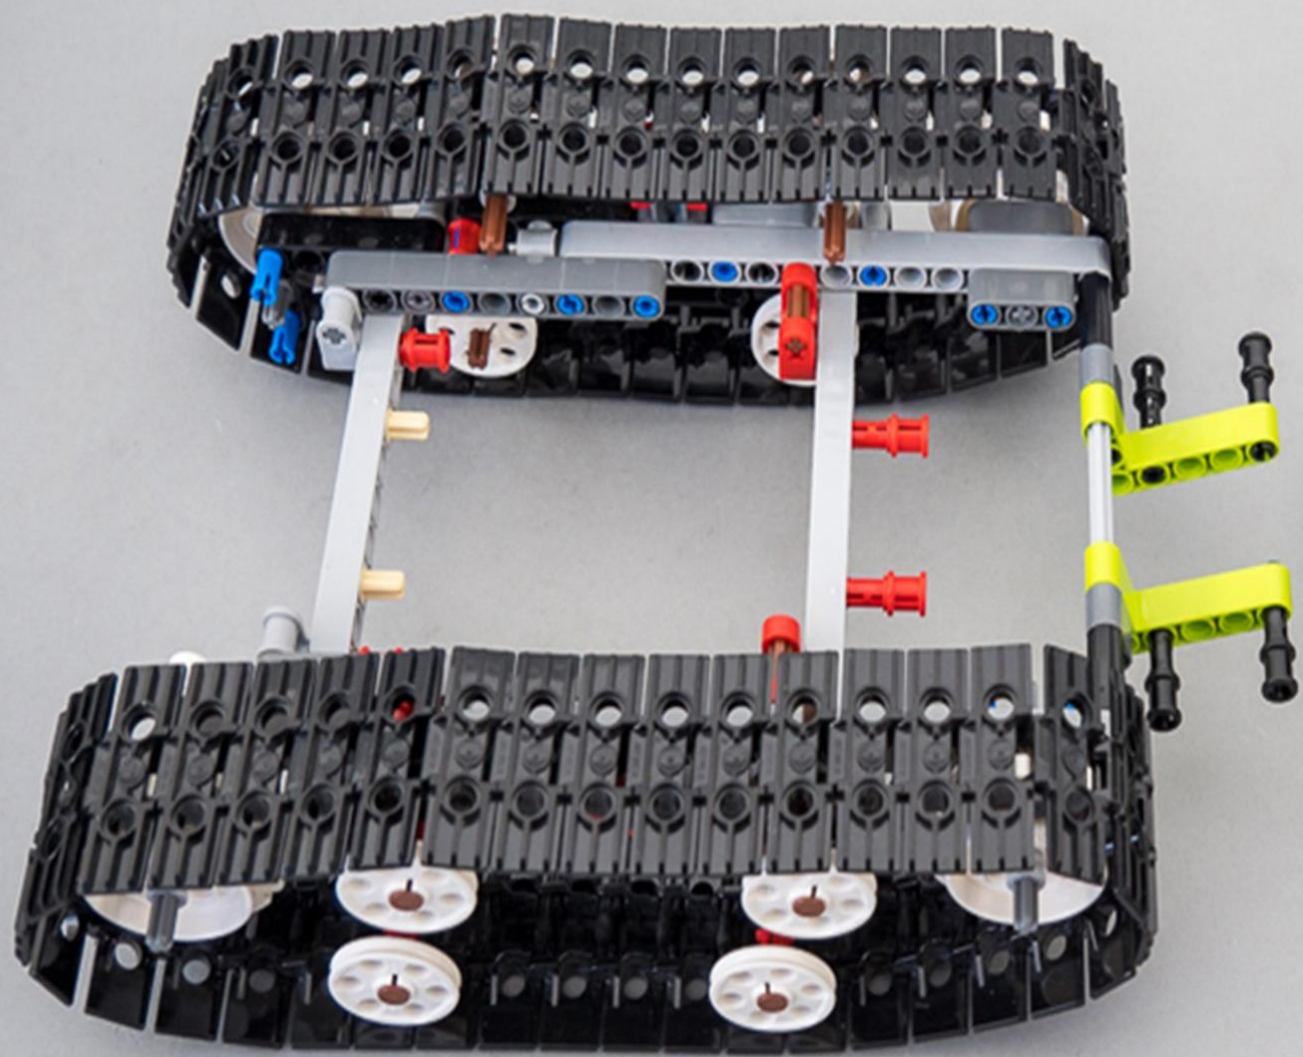

TECHNIC

42065

UPGRADED PACK

LEGO.com/technic

EXTRA PARTS LIST