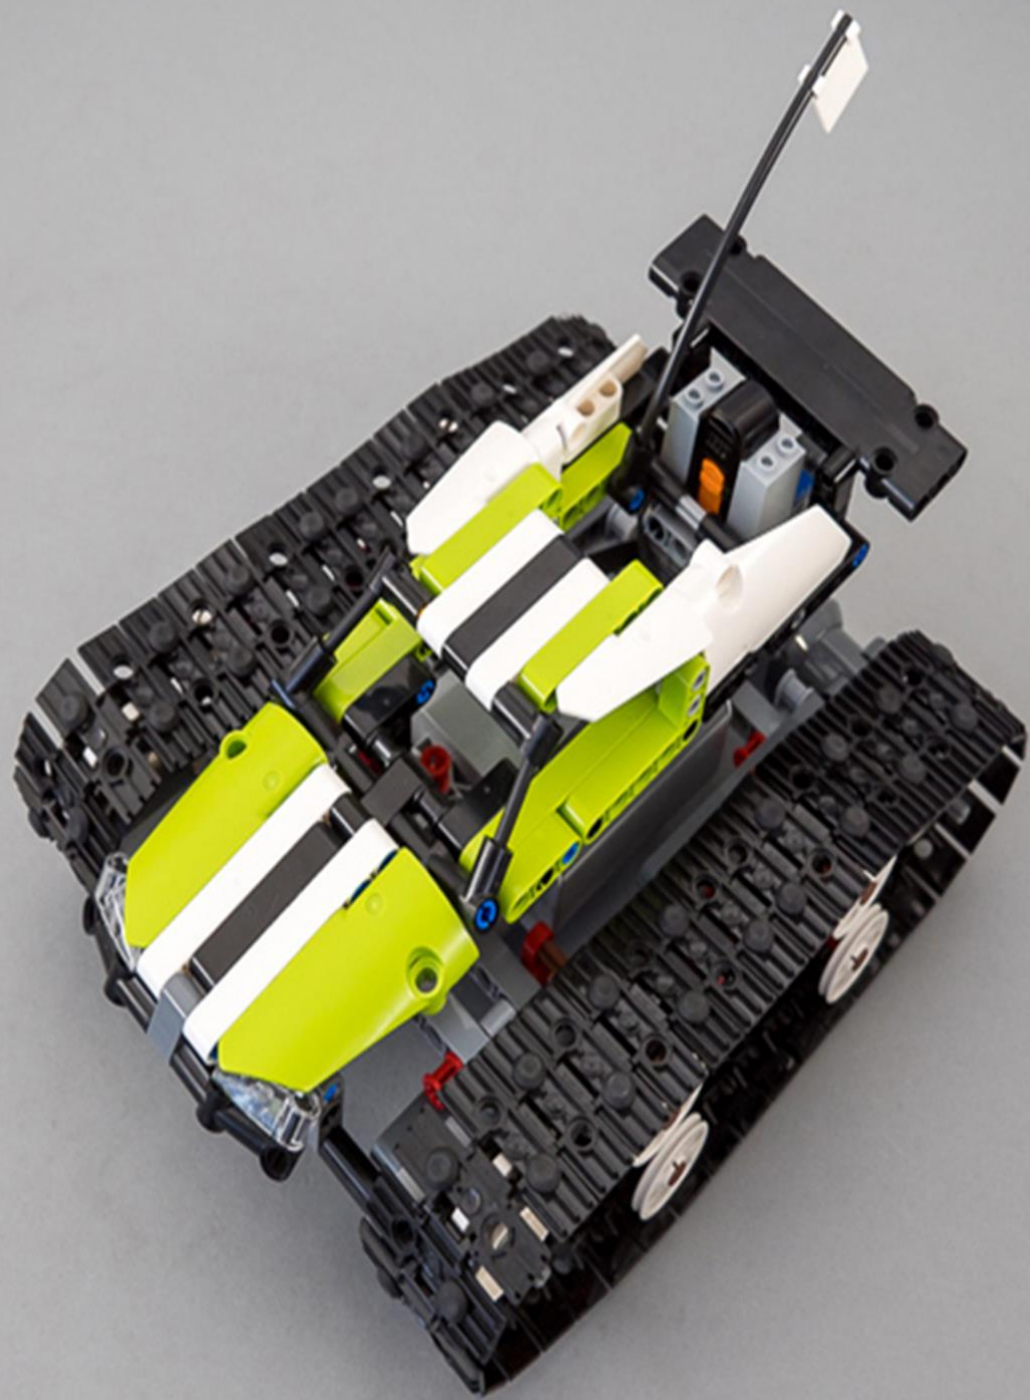

TECHNIC

42065

UPGRADED PACK

LEGO.com/technic

EXTRA PARTS LIST