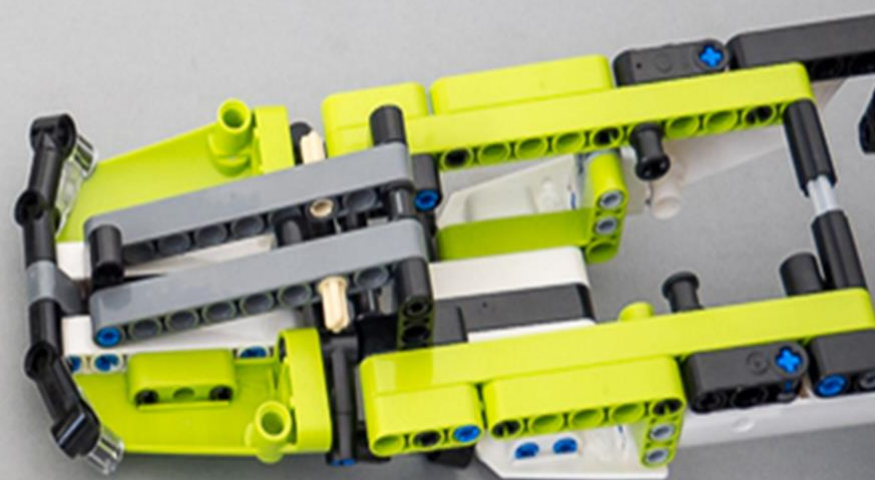

TECHNIC

42065

UPGRADED PACK

LEGO.com/technic

EXTRA PARTS LIST