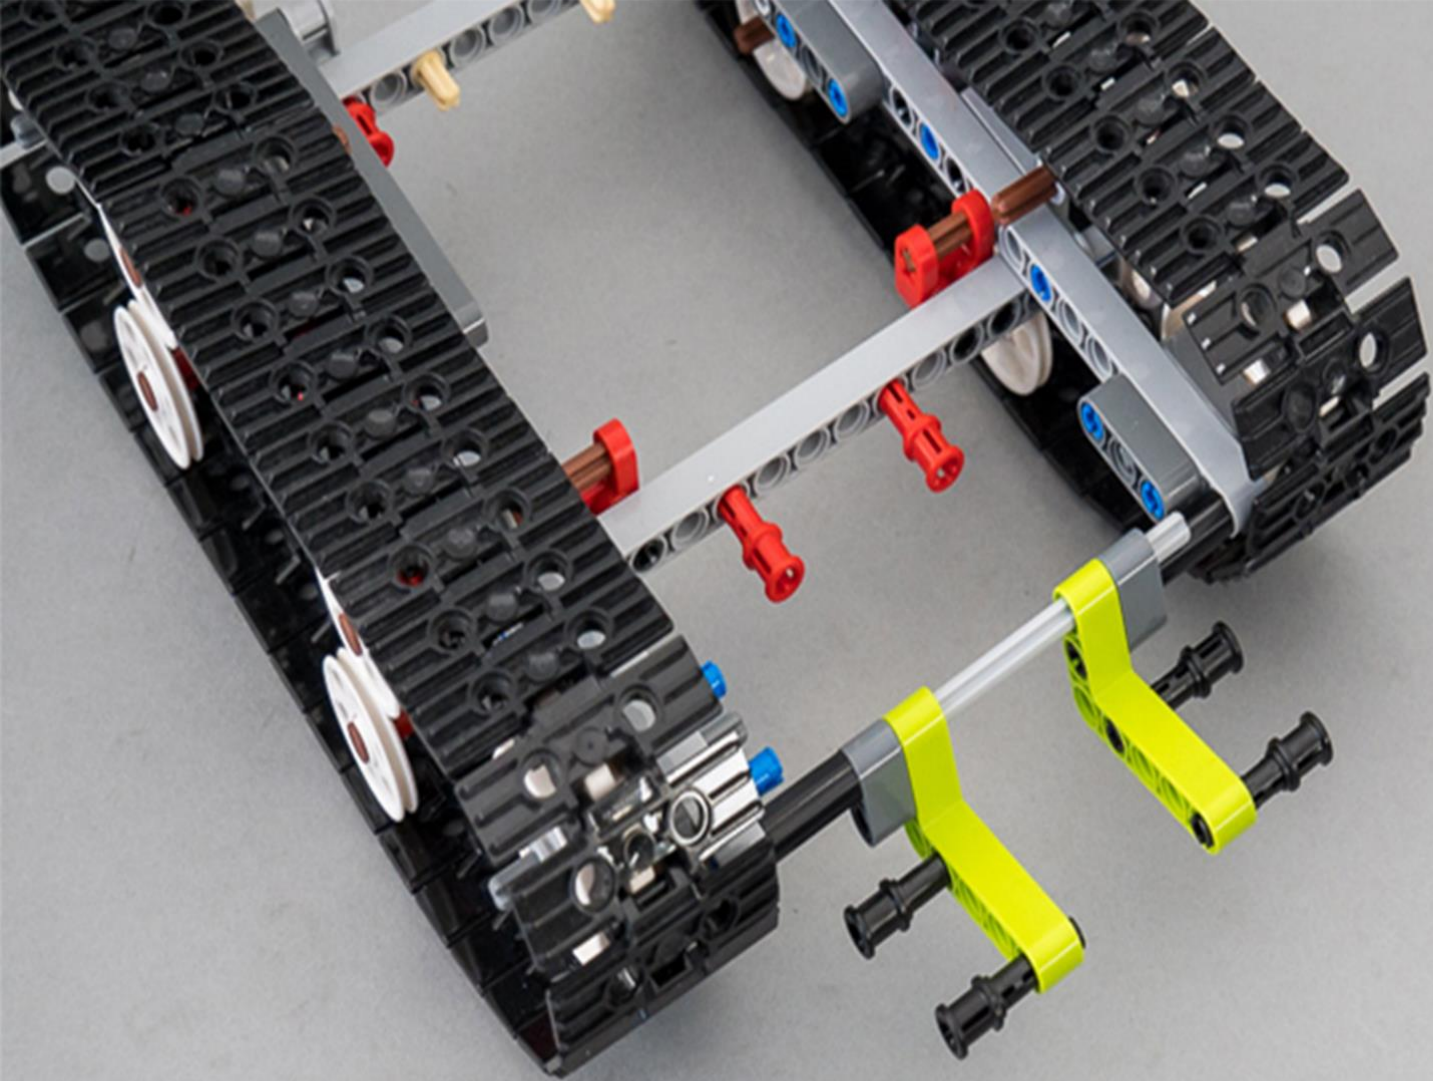

TECHNIC

42065

UPGRADED PACK

LEGO.com/technic

EXTRA PARTS LIST