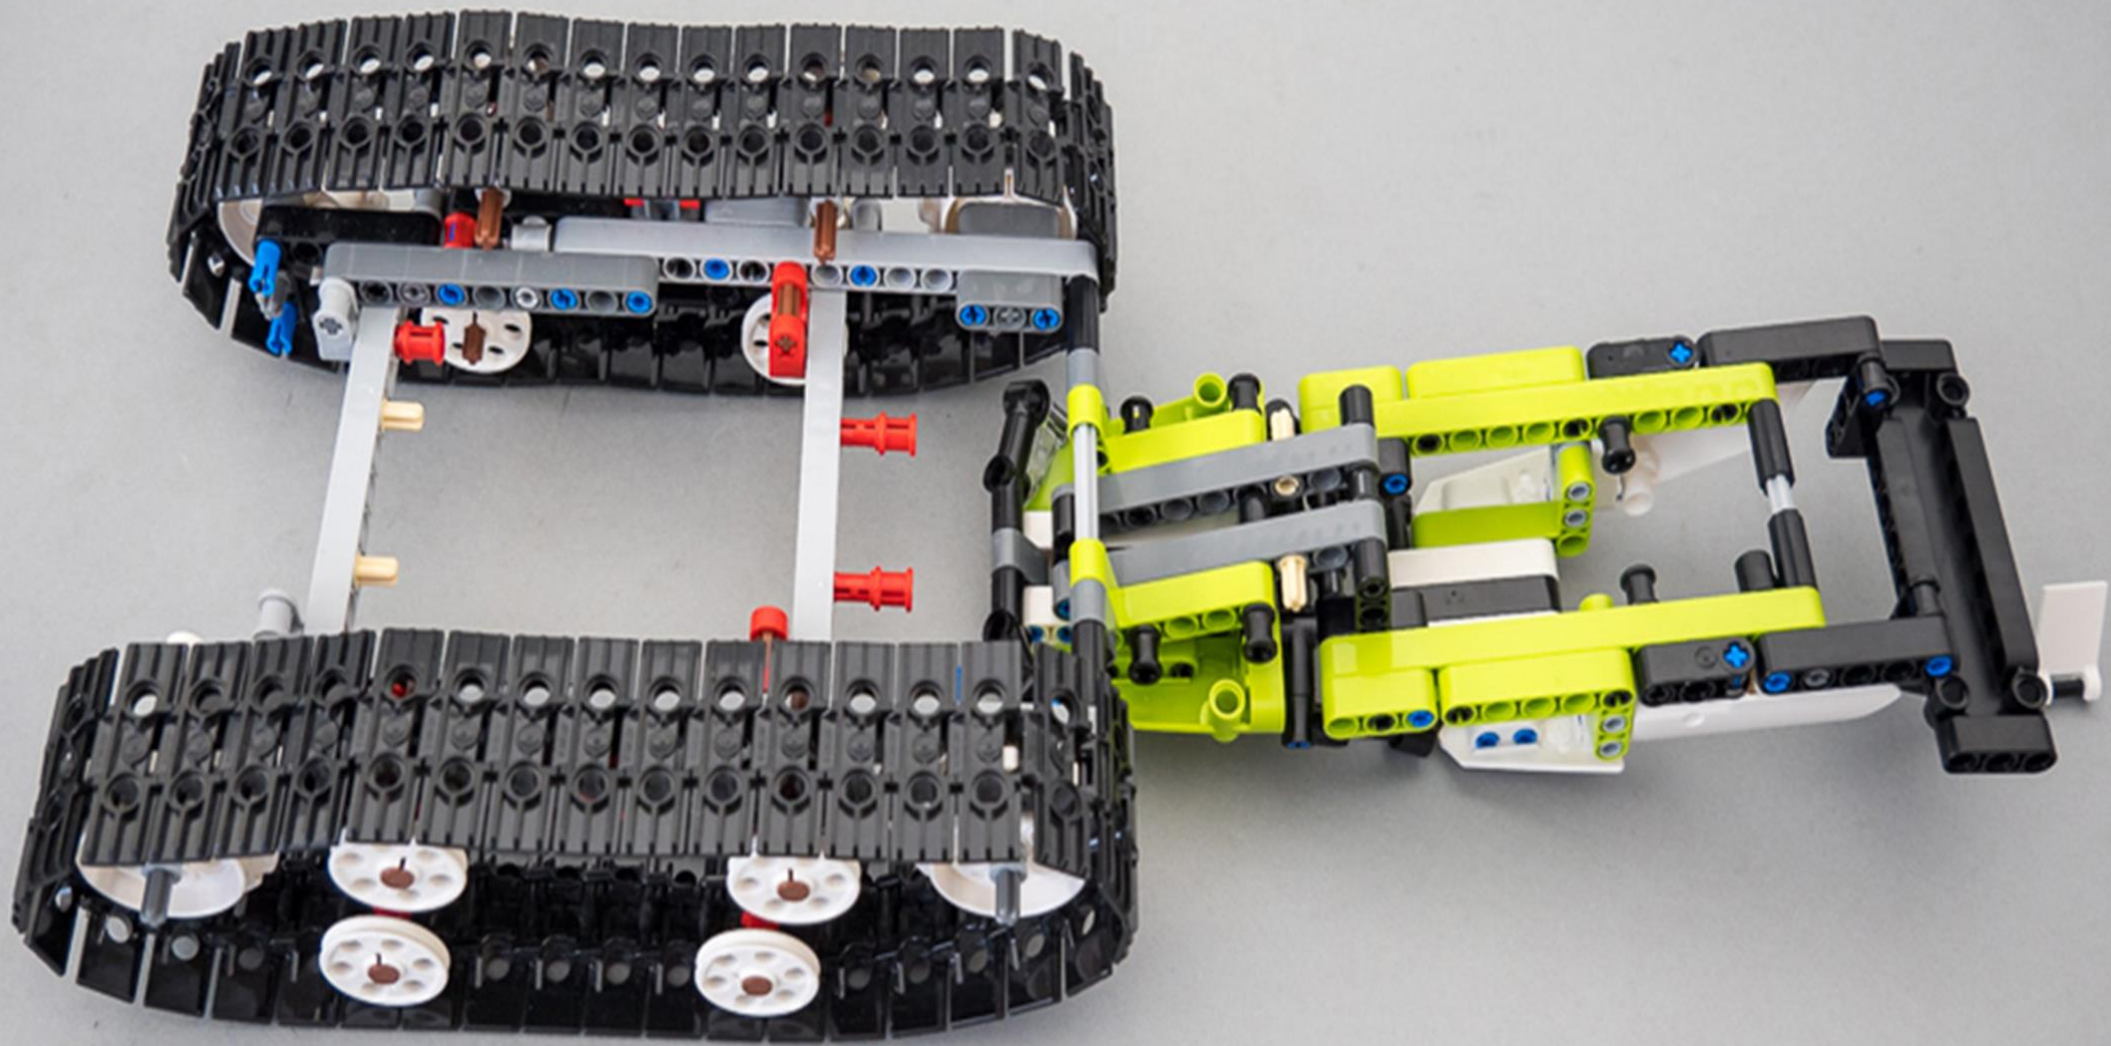

TECHNIC

42065

UPGRADED PACK

LEGO.com/technic

EXTRA PARTS LIST