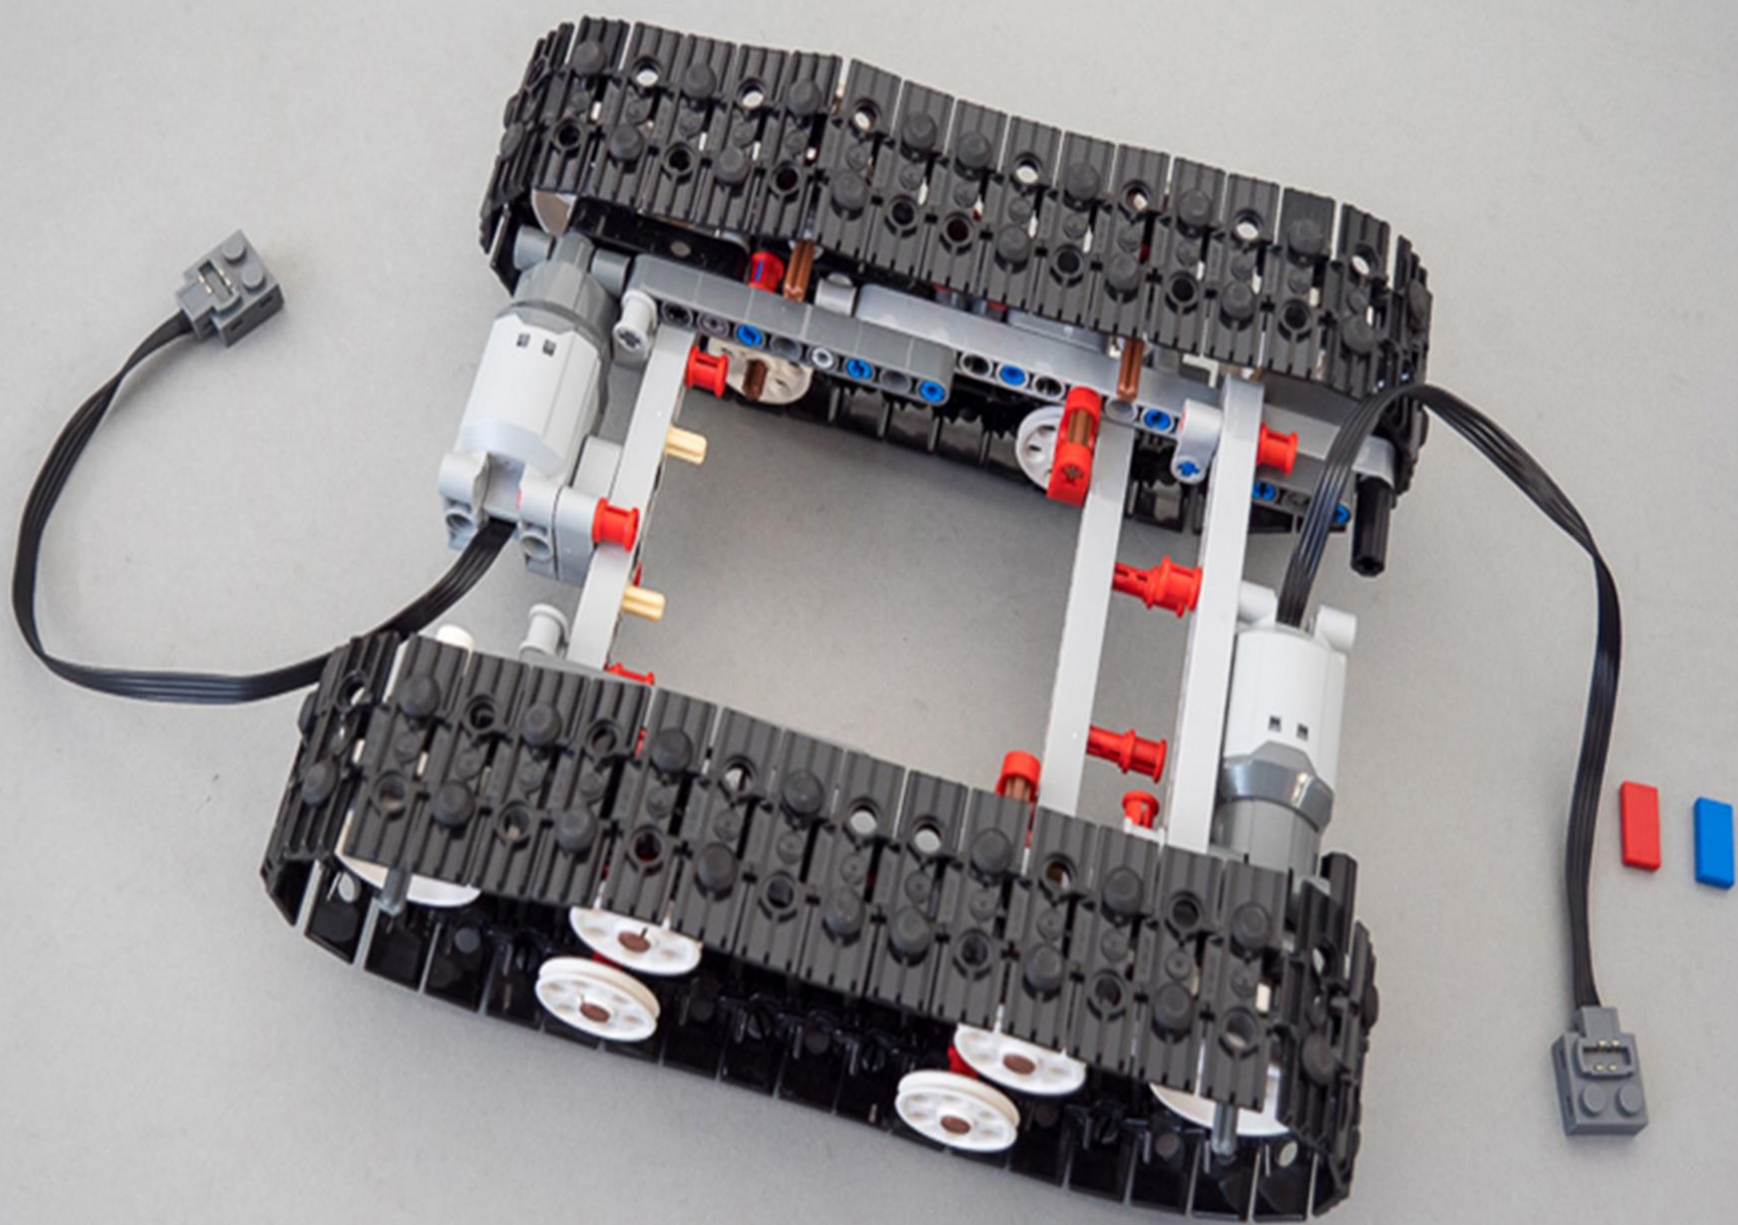

TECHNIC

42065

UPGRADED PACK

LEGO.com/technic

EXTRA PARTS LIST