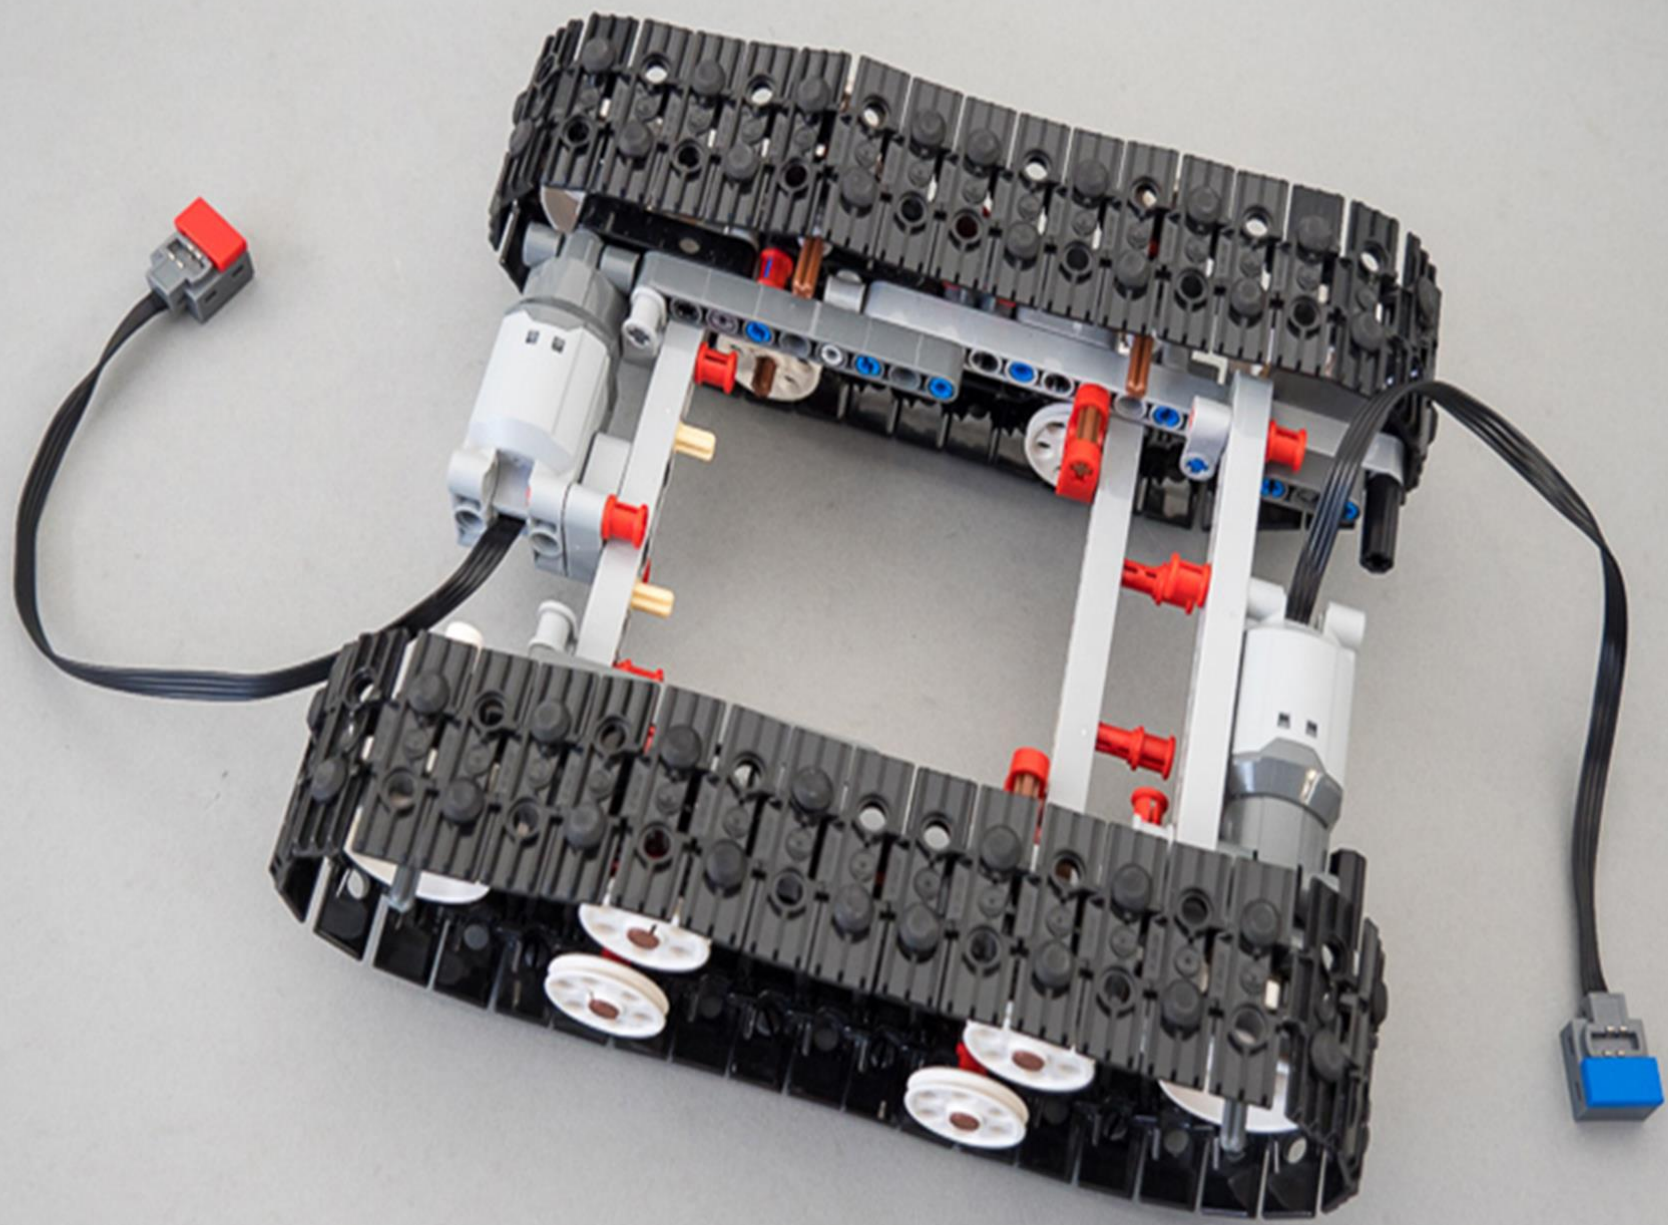

TECHNIC

42065

UPGRADED PACK

LEGO.com/technic

EXTRA PARTS LIST