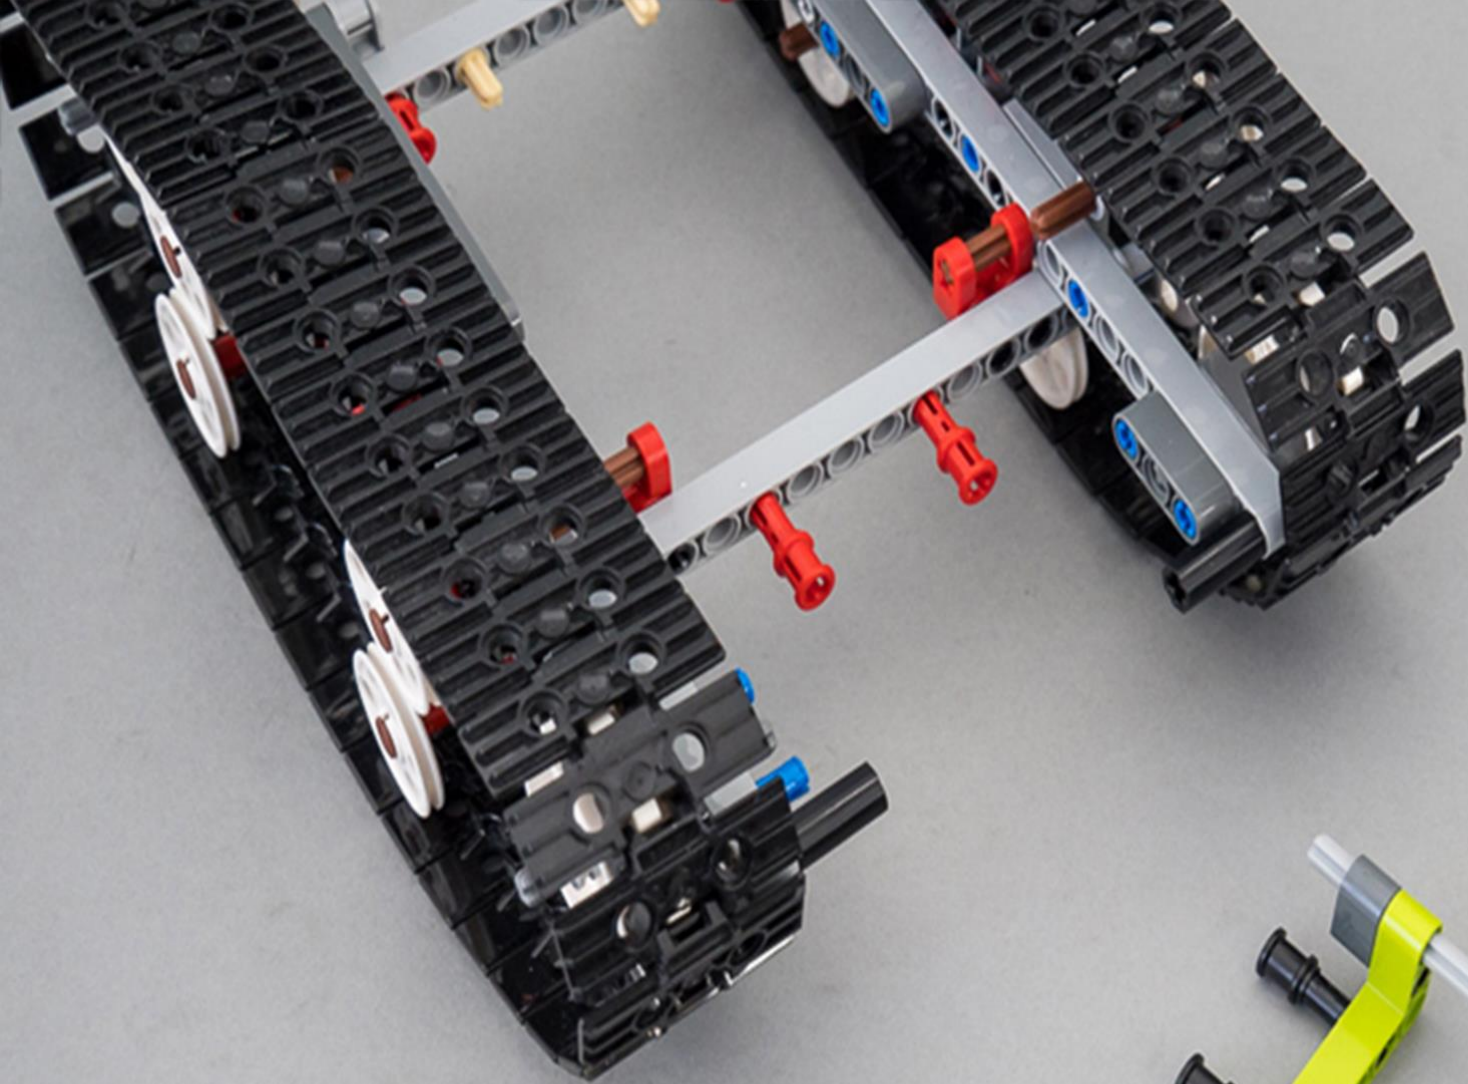

TECHNIC

42065

UPGRADED PACK

LEGO.com/technic

EXTRA PARTS LIST