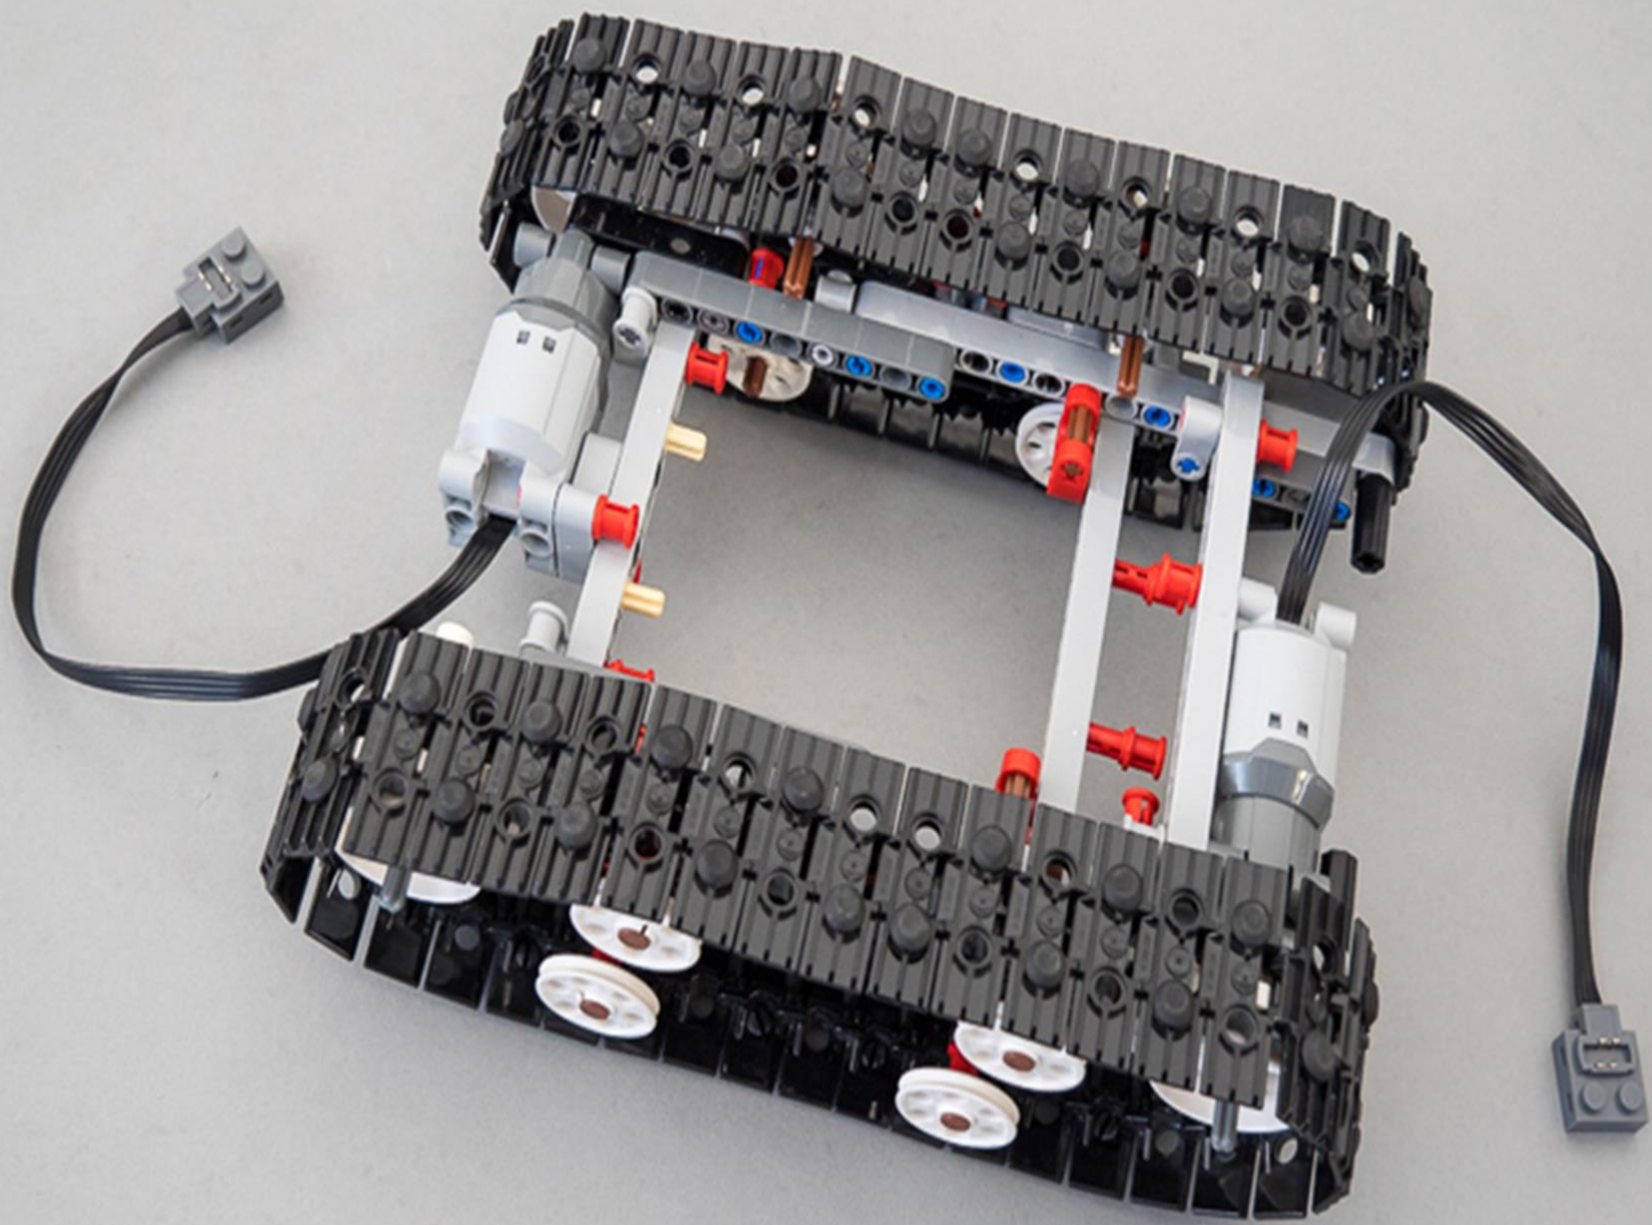

TECHNIC

42065

UPGRADED PACK

LEGO.com/technic

EXTRA PARTS LIST