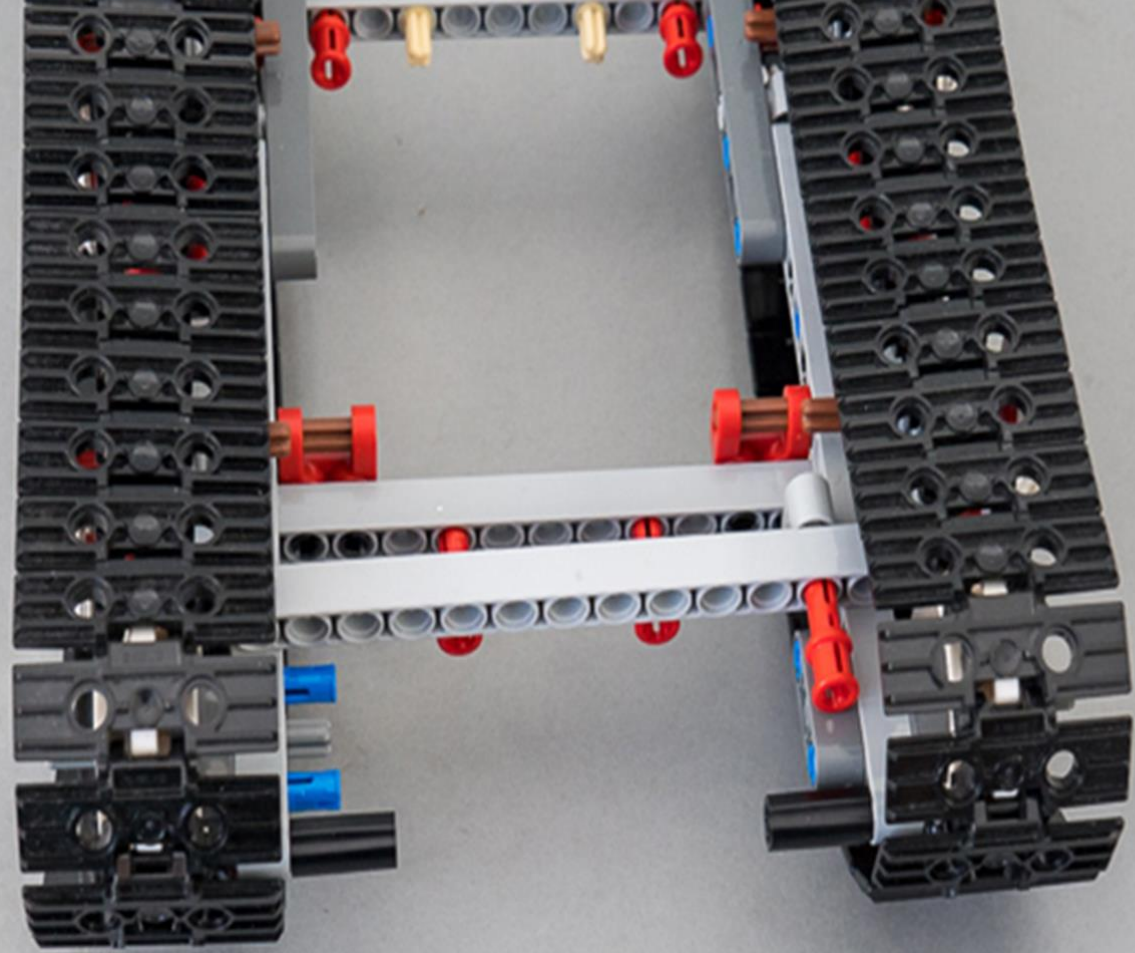

TECHNIC

42065

UPGRADED PACK

LEGO.com/technic

EXTRA PARTS LIST