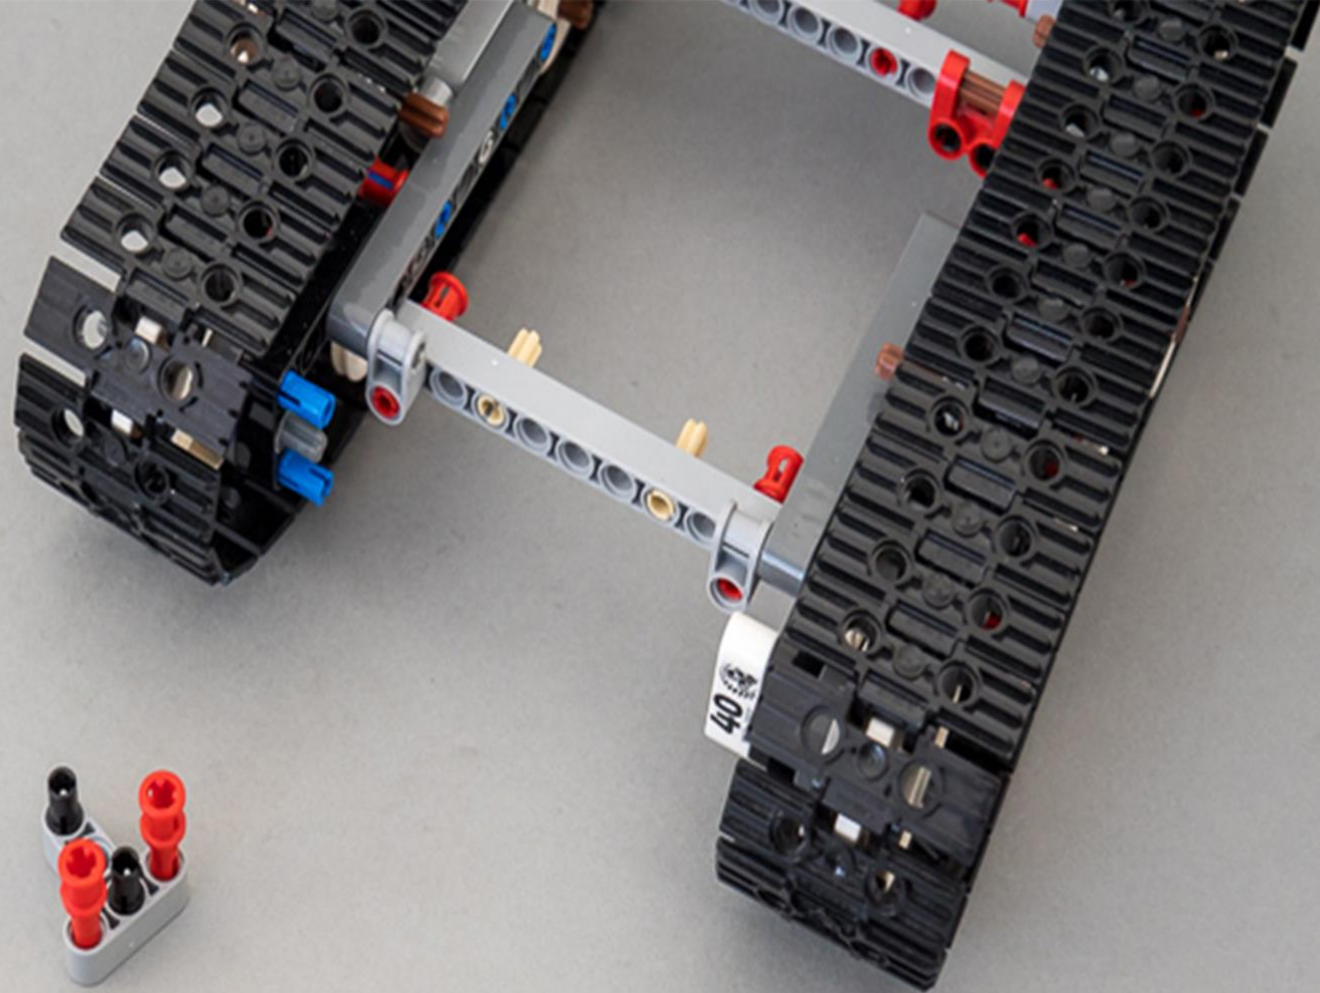

TECHNIC

42065

UPGRADED PACK

LEGO.com/technic

EXTRA PARTS LIST