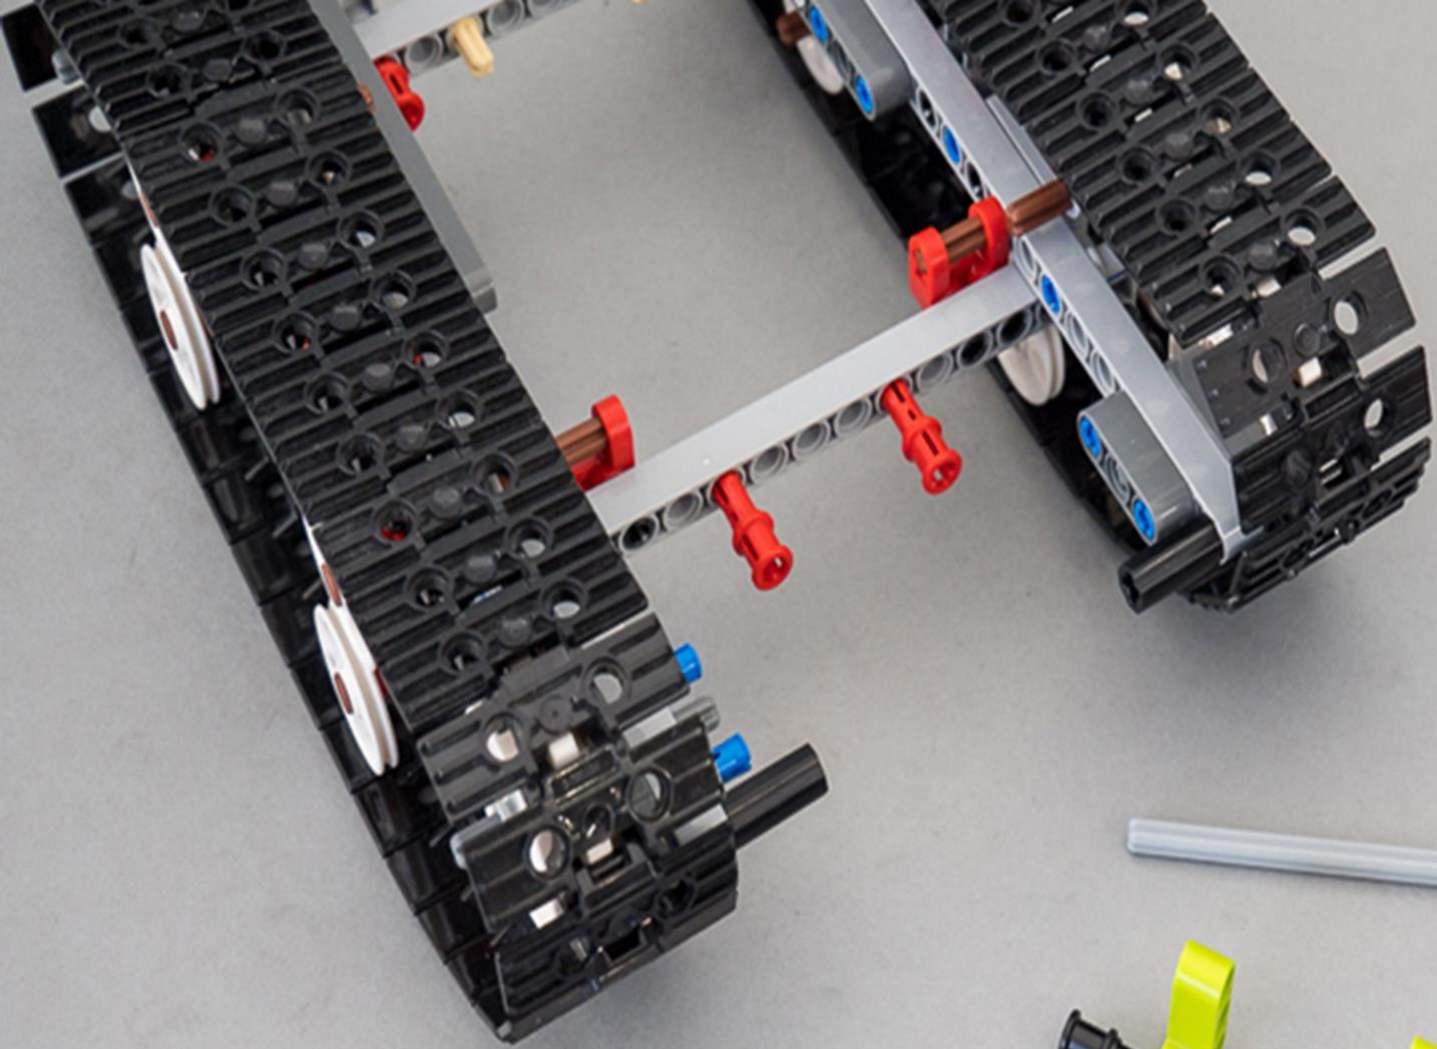

TECHNIC

42065

UPGRADED PACK

LEGO.com/technic

EXTRA PARTS LIST