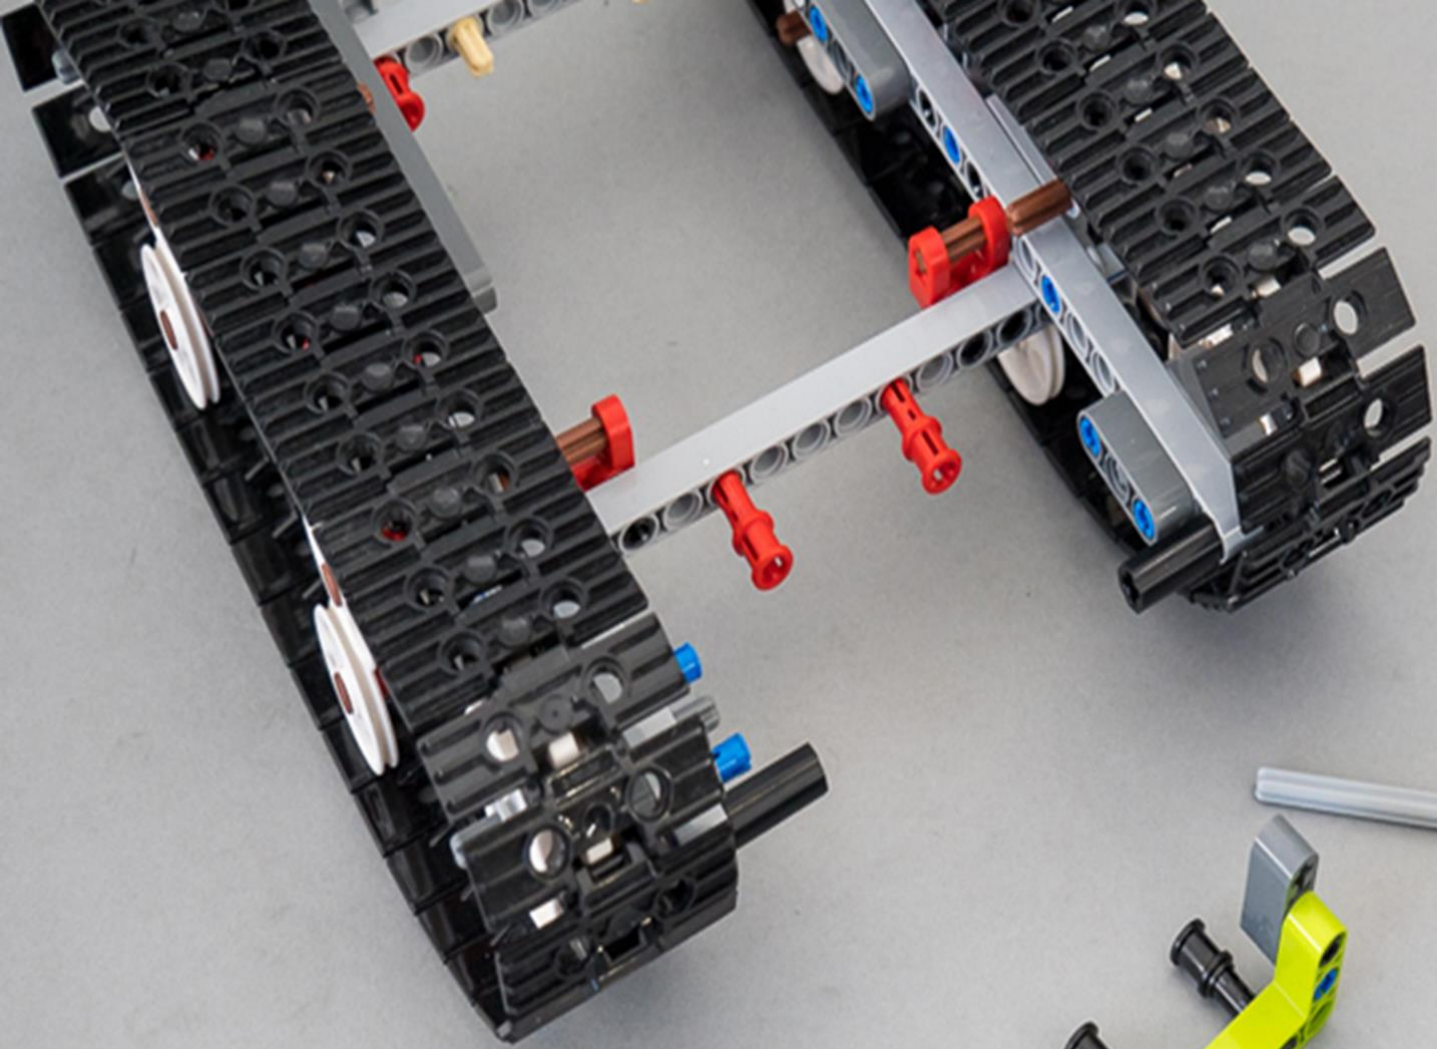

TECHNIC

42065

UPGRADED PACK

LEGO.com/technic

EXTRA PARTS LIST