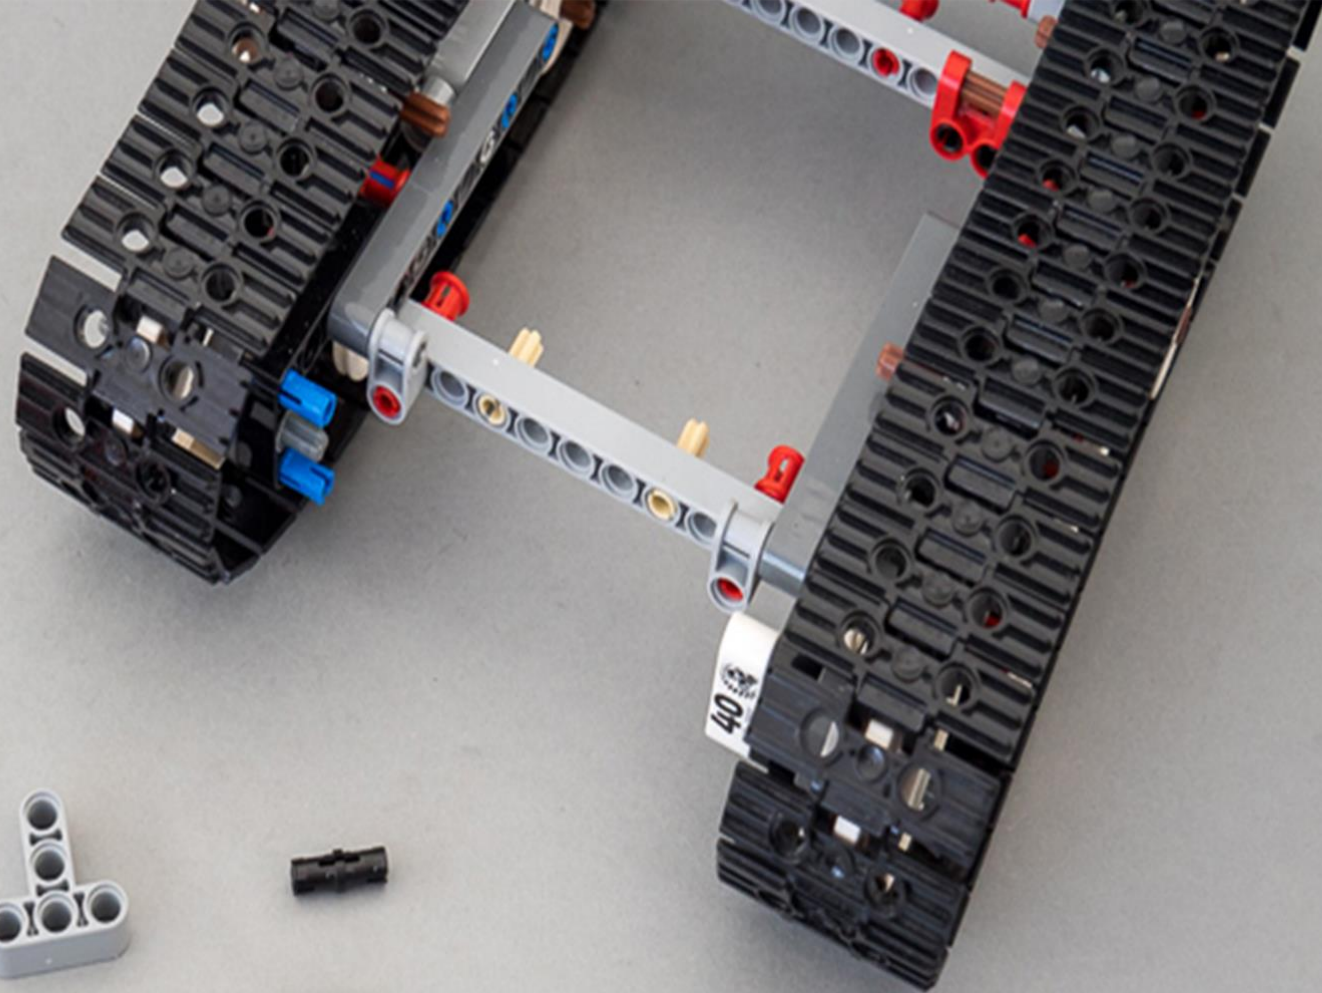

TECHNIC

42065

UPGRADED PACK

LEGO.com/technic

EXTRA PARTS LIST