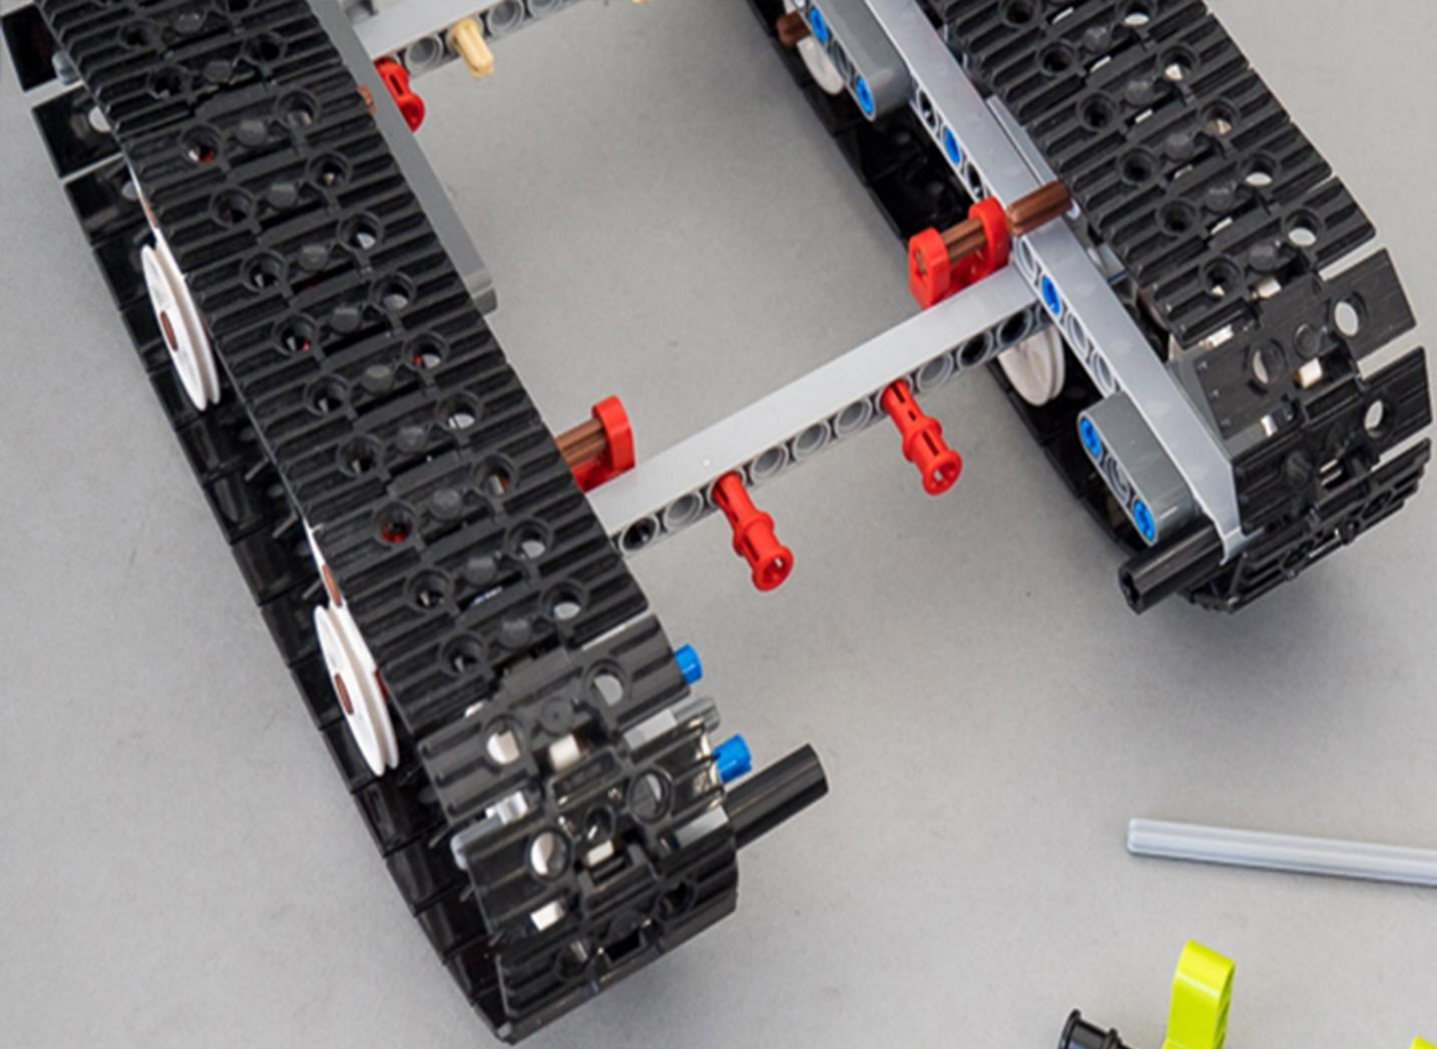

TECHNIC

42065

UPGRADED PACK

LEGO.com/technic

EXTRA PARTS LIST