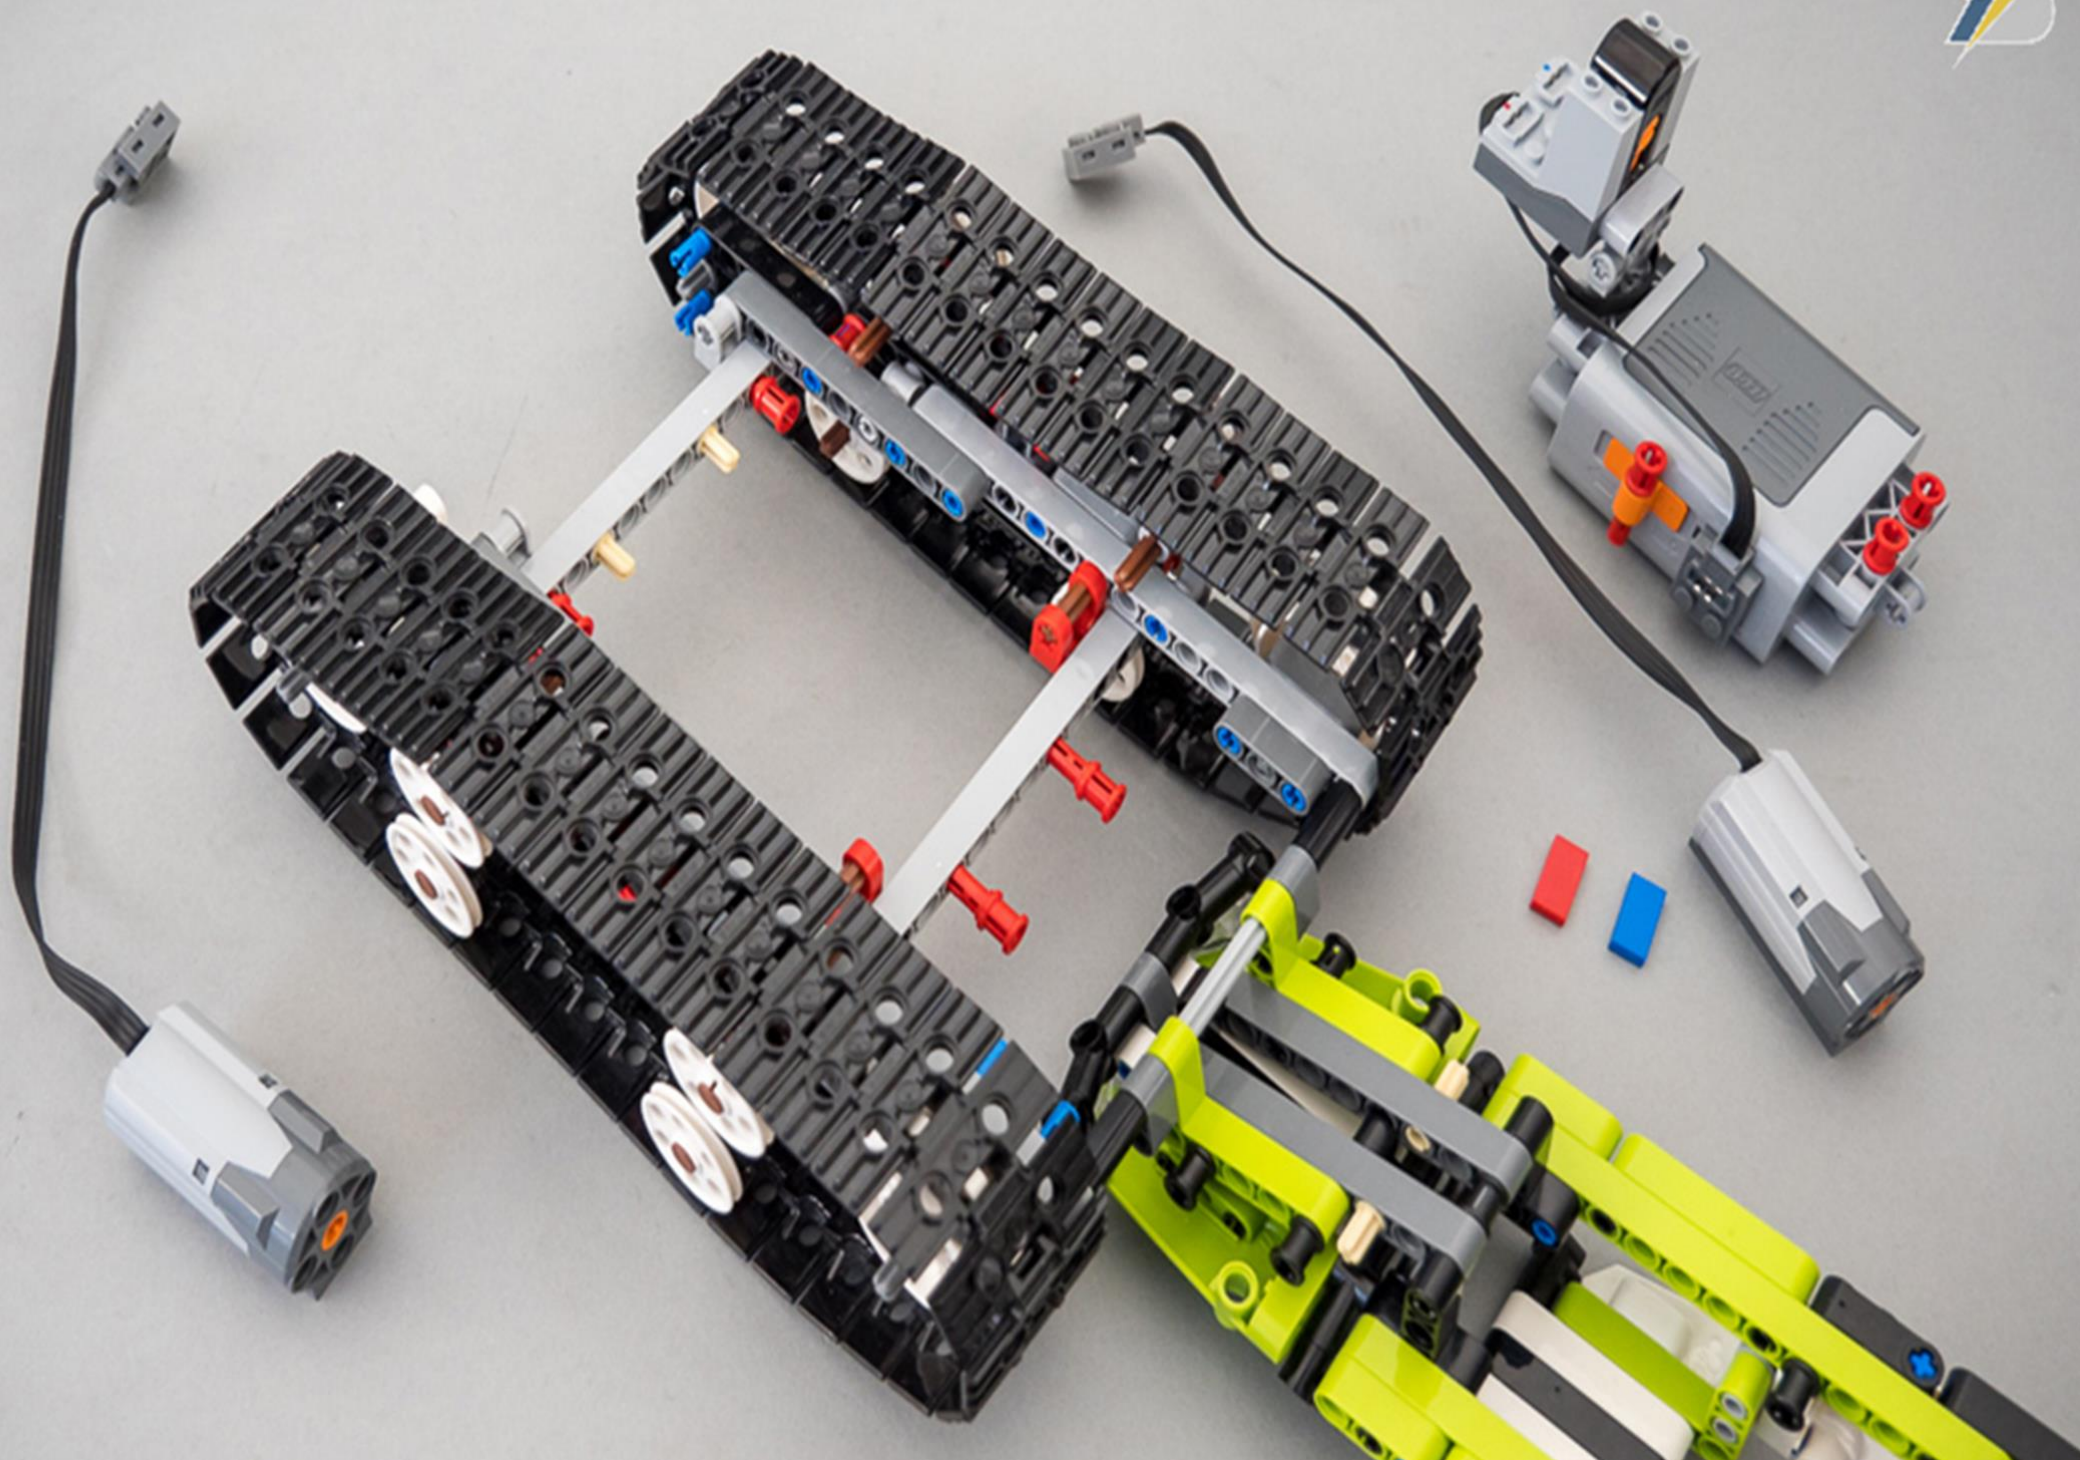

TECHNIC

42065

UPGRADED PACK

LEGO.com/technic

EXTRA PARTS LIST