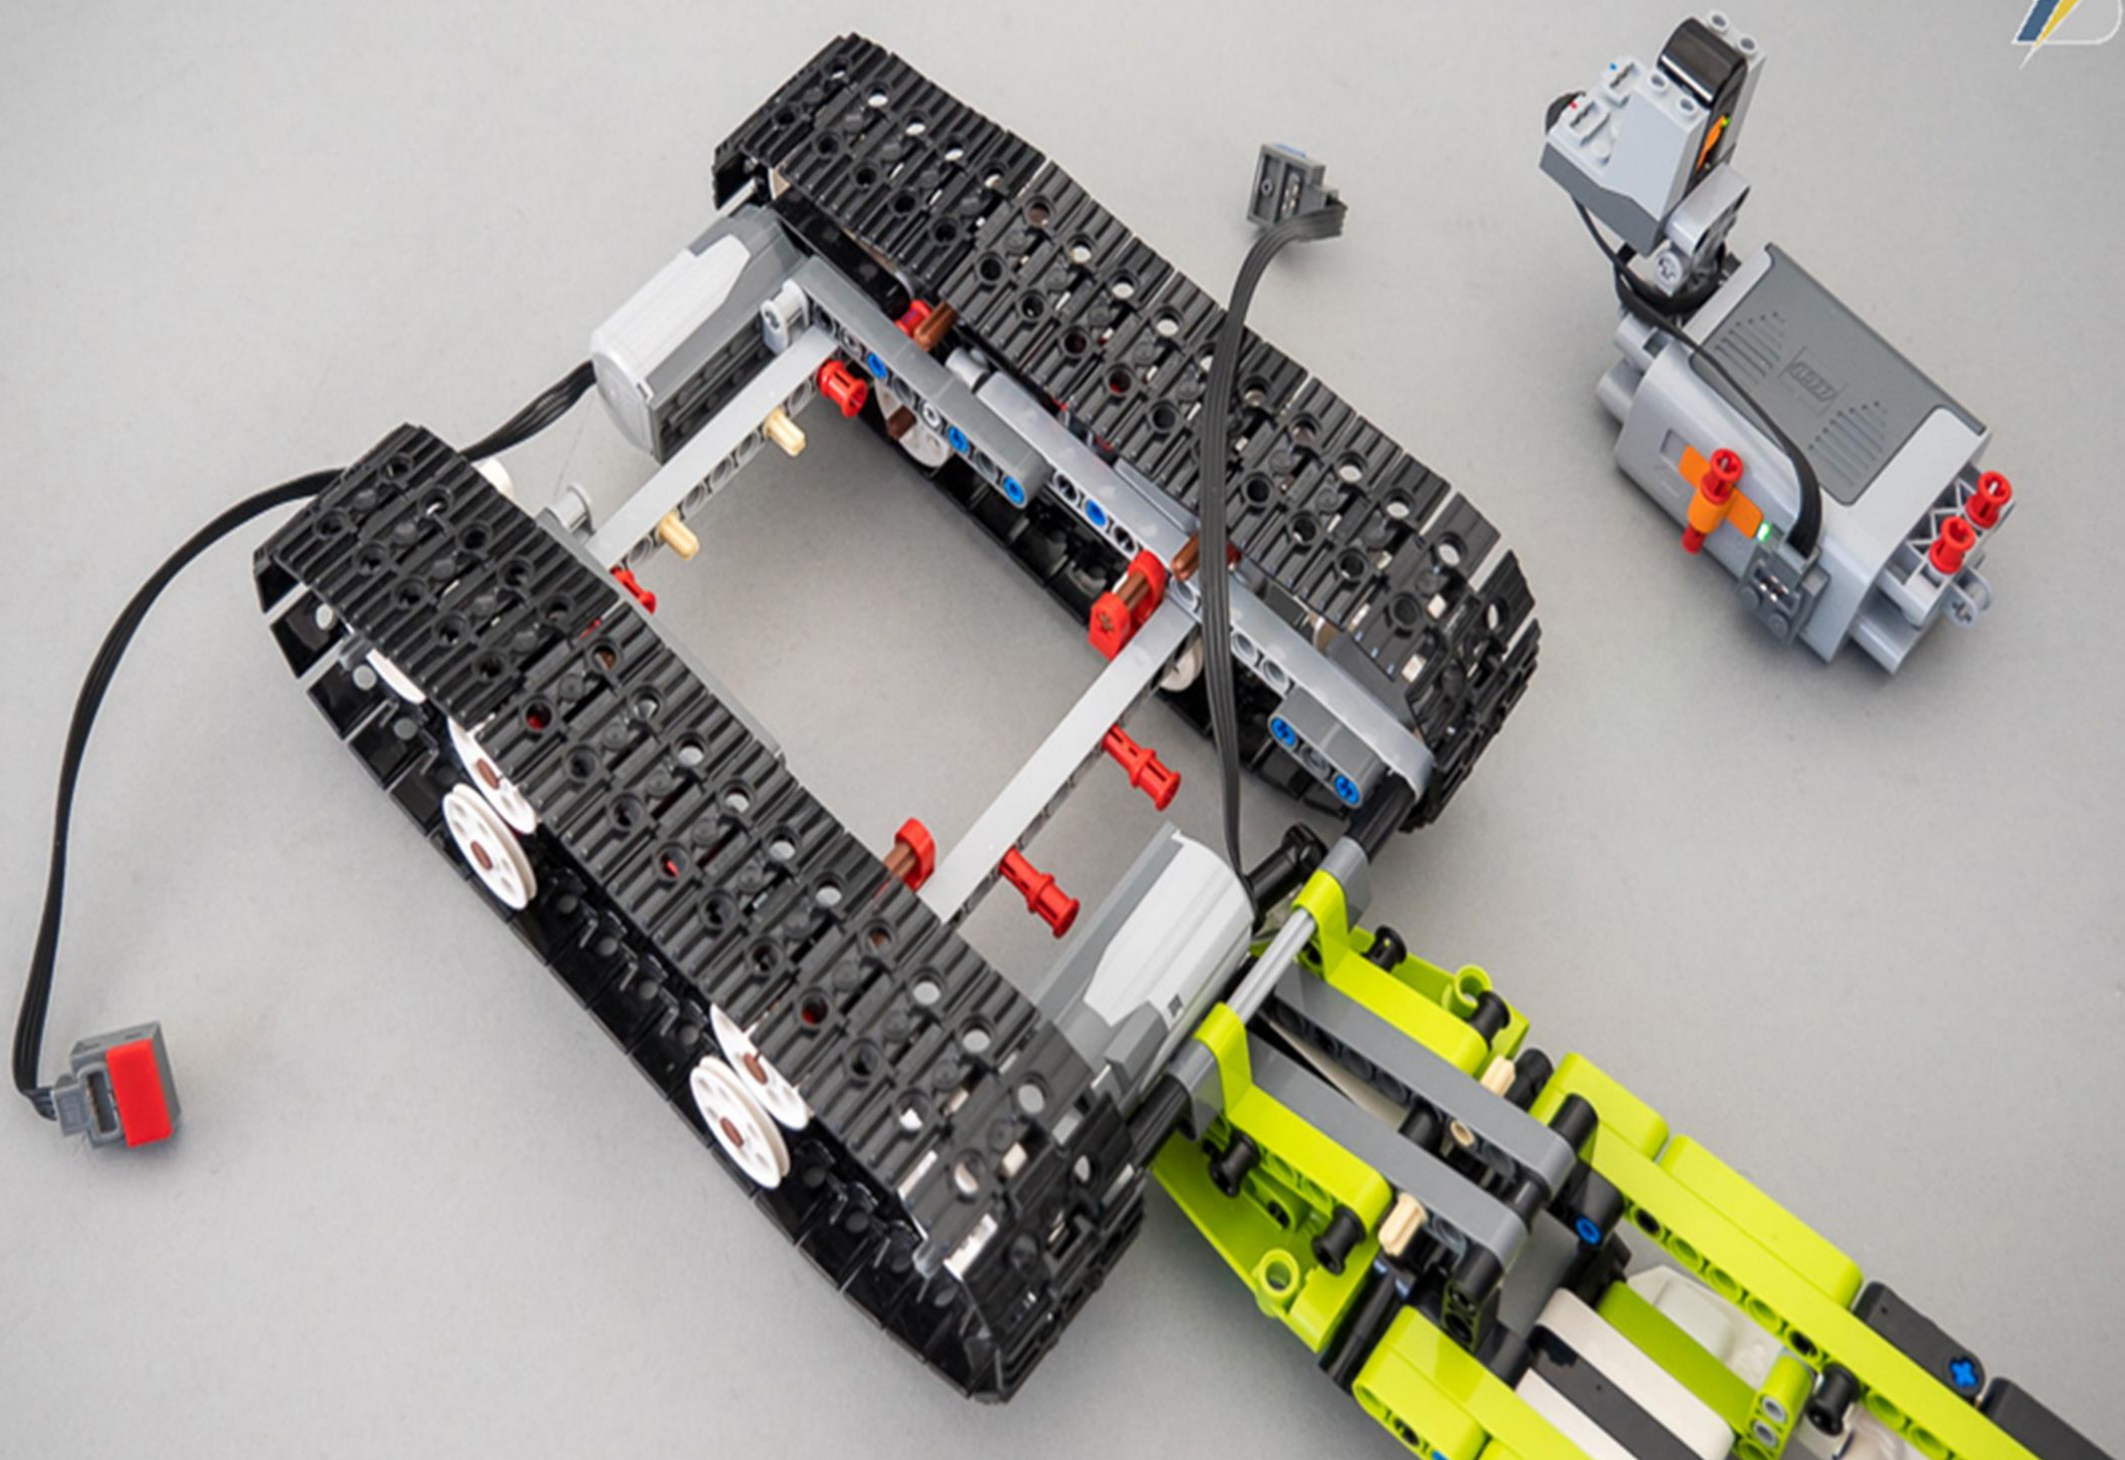

TECHNIC

42065

UPGRADED PACK

LEGO.com/technic

EXTRA PARTS LIST