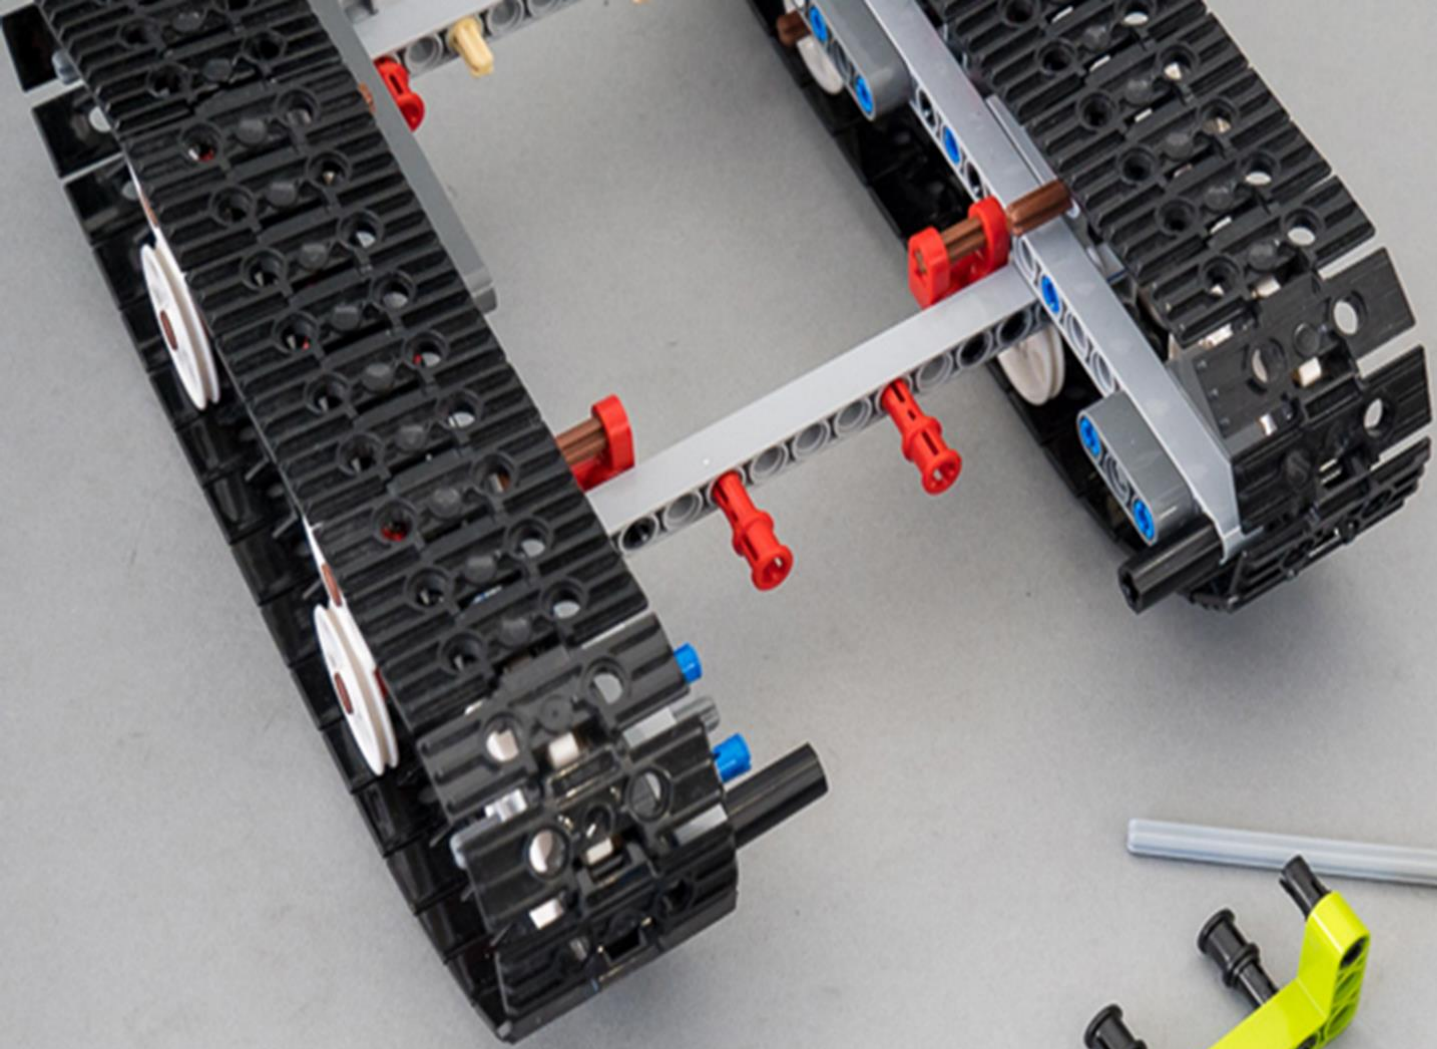

TECHNIC

42065

UPGRADED PACK

LEGO.com/technic

EXTRA PARTS LIST