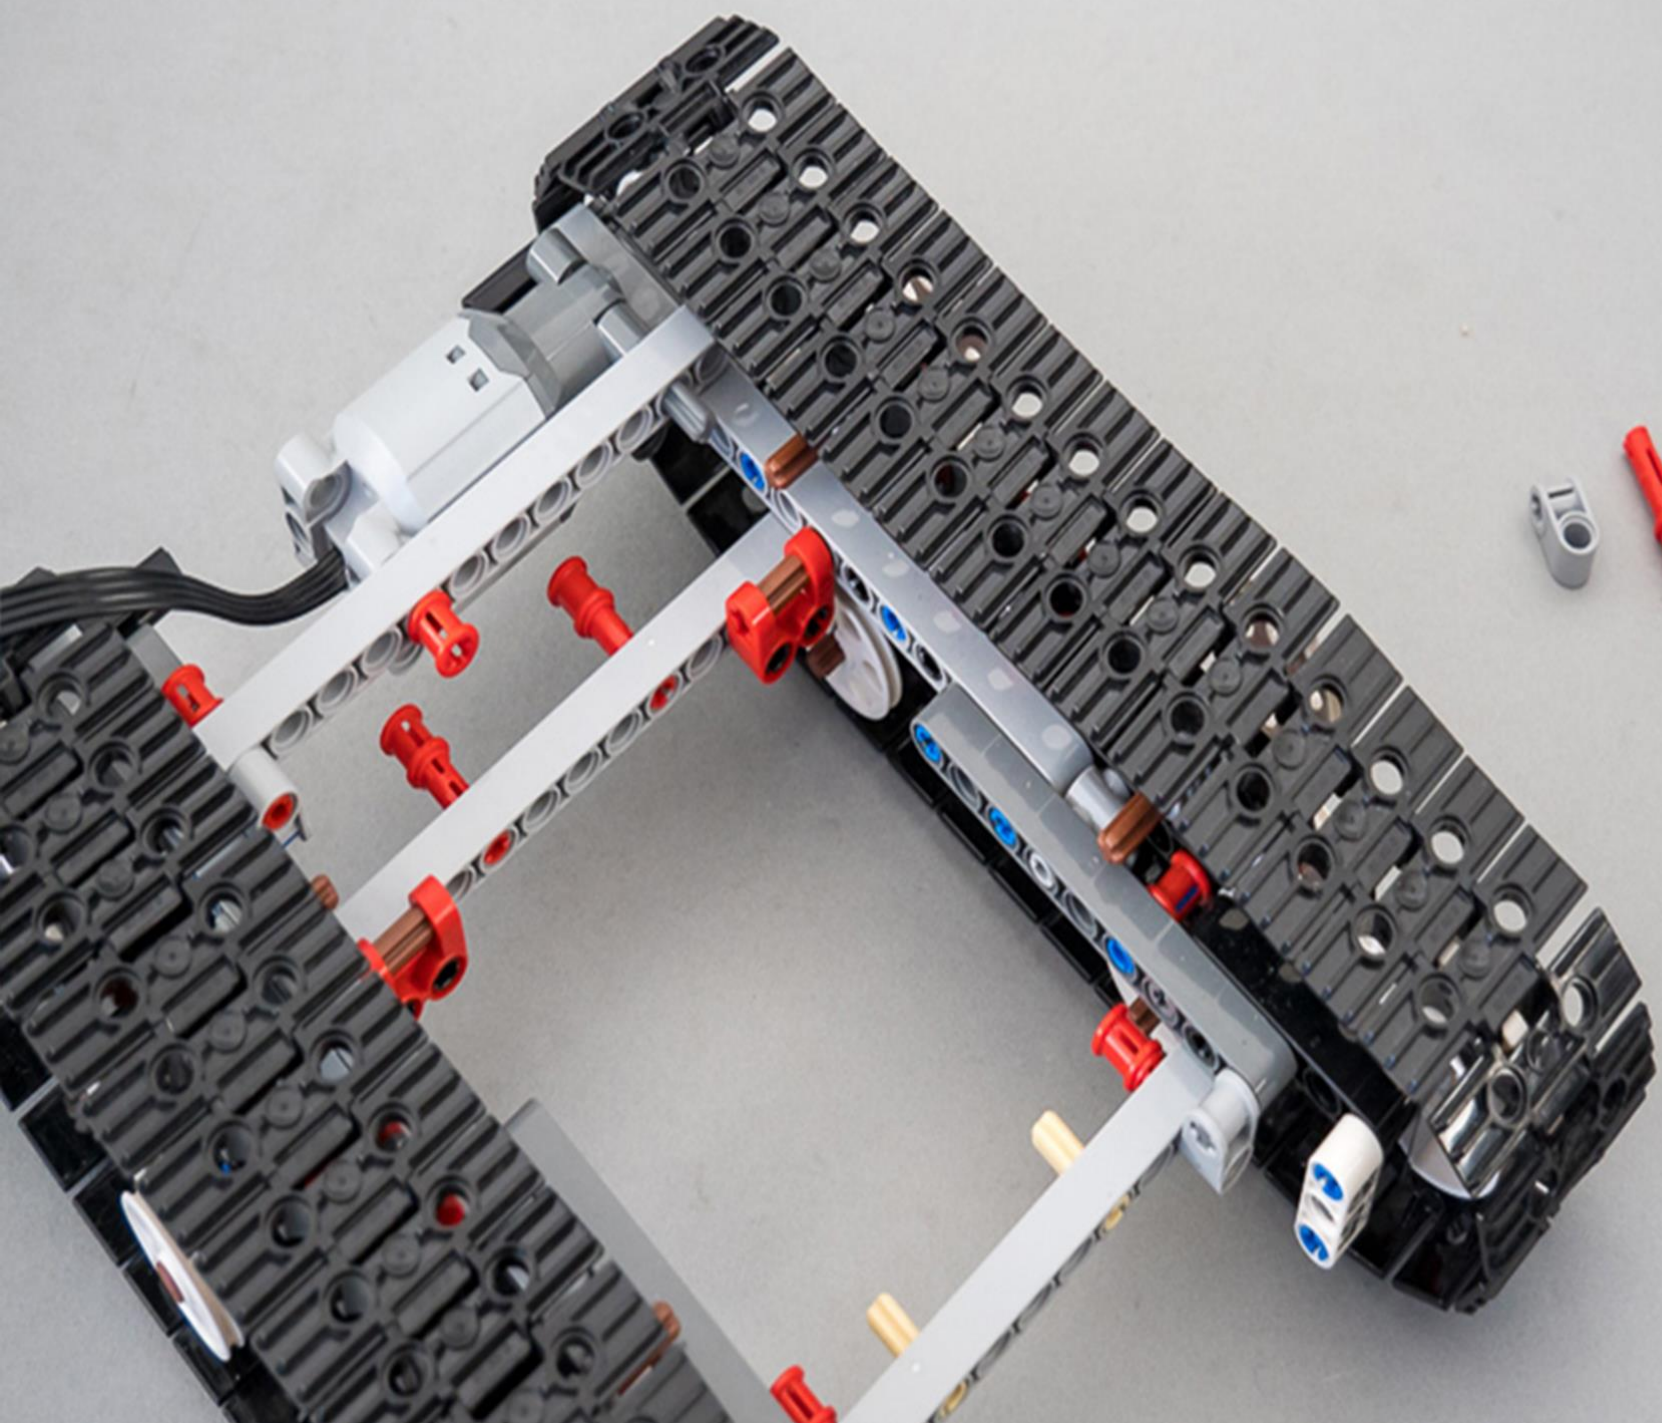

TECHNIC

42065

UPGRADED PACK

LEGO.com/technic

EXTRA PARTS LIST